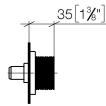

36 312 705

- rosette 60 x 60 mm

	Champagne (22kt Gold)	36 312 705-47
	Brushed Champagne (22kt Gold)	36 312 705-46

36 312 705

mm [inches]

36 312 705

Parts for other  
finishes can be found  
here: Brushed  
Champagne (22kt  
Gold)