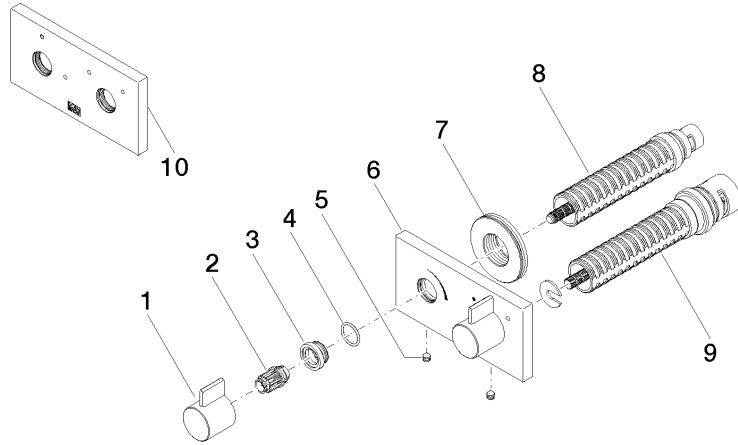

SYMETRICS xGATE Mixer valve with volume control for wall mounting - Brushed Durabron (23kt Gold)

36 325 985

- cover plate 120 x 60 mm
- WRAS 2106005

Note: Important! The minimum recess depths make it necessary to have a wall of 2 x 6 crosspieces.

SYMETRICS xGATE Mixer valve with volume control for wall mounting - Brushed Durabron (23kt Gold)

36 325 985
mm [inches]

Flow rate chart

Codes & Standards

ADA

DIN 4109

EN 200

ISO 3822

Scottish Water
Byelaws

UK Water Supply
Regulations

Ü-Zeichen

VA-Zeichen

SYMETRICS xGATE Mixer valve with volume control for wall mounting - Brushed Durabron (23kt Gold)

36 325 985

Certificates

ETA_20

WRAS_2106

LGA_18

SYMETRICS xGATE Mixer valve with volume control for wall mounting - Brushed Durabronze (23kt Gold)

36 325 985

**SYMETRICS xGATE Mixer valve with volume control for wall mounting -
Brushed Durabross (23kt Gold)**