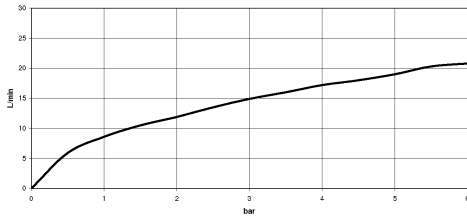

SYMETRICS xGATE Mixer valve with volume control for wall mounting - Brushed Durabron (23kt Gold)

36 325 985

- cover plate 120 x 60 mm
- WRAS 2106005

Note: Important! The minimum recess depths make it necessary to have a wall of 2 x 6 crosspieces.

SYMETRICS xGATE Mixer valve with volume control for wall mounting - Brushed Durabron (23kt Gold)

36 325 985
mm [inches]

Flow rate chart

Codes & Standards

ADA

DIN 4109

EN 200

ISO 3822