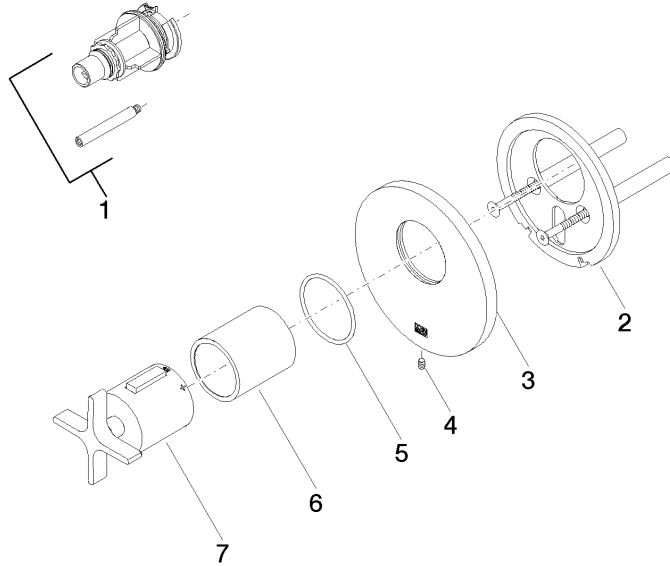

36 416 809

- cover plate Ø 124 mm
- temperature control handle with safety limit stop at 38°C

	Chrome	36 416 809-00
	Brushed Platinum	36 416 809-06
	Platinum	36 416 809-08
	Dark Chrome	36 416 809-19
	Brushed Durabronze (23kt Gold)	36 416 809-28
	Brushed Bronze	36 416 809-42
	Brushed Champagne (22kt Gold)	36 416 809-46
	Champagne (22kt Gold)	36 416 809-47
	Brushed Dark Platinum	36 416 809-99

Required miscellaneous

- xTOOL Concealed thermostat module -** 35 517 970-90 0010
- max. recess depth 156 mm
  - min. recess depth 80 mm

36 416 809

mm [inches]

36 416 809

### Spare parts list

No.	Item Number	Name	Quantity used	Delivery time
1	12 178 970 90	Extension 46 mm -	1	2
2	90 11 01 196 00 90	base	1	2
3	09 11 02 537-00	cover	1	10
4	09 31 11 048 90	pin	1	2
5	90 14 10 049 00 90	seal	1	2
6	90 21 02 112 00-00	sleeve	1	10
7	90 17 33 029 00-00	handle	1	10