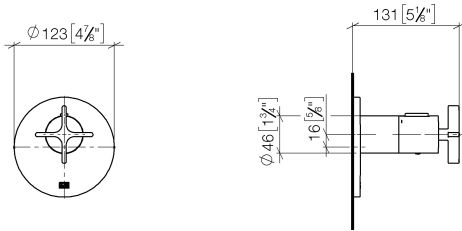

36 416 809

- cover plate Ø 124 mm
- temperature control handle with safety limit stop at 38°C

	Chrome	36 416 809-00
	Brushed Platinum	36 416 809-06
	Platinum	36 416 809-08
	Dark Chrome	36 416 809-19
	Brushed Durabronze (23kt Gold)	36 416 809-28
	Brushed Bronze	36 416 809-42
	Brushed Champagne (22kt Gold)	36 416 809-46
	Champagne (22kt Gold)	36 416 809-47
	Brushed Dark Platinum	36 416 809-99

Required miscellaneous

- xTOOL Concealed thermostat module -** 35 517 970-90 0010
- max. recess depth 156 mm
  - min. recess depth 80 mm

36 416 809

mm [inches]

36 416 809

### Spare parts list

No.	Item Number	Name	Quantity used	Delivery time
1	12 178 970 90	Extension 46 mm -	1	2
2	90 11 01 196 00 90	base	1	2
3	09 11 02 537-00	cover	1	10
4	09 31 11 048 90	pin	1	2
5	90 14 10 049 00 90	seal	1	2
6	90 21 02 112 00-00	sleeve	1	10
7	90 17 33 029 00-00	handle	1	10