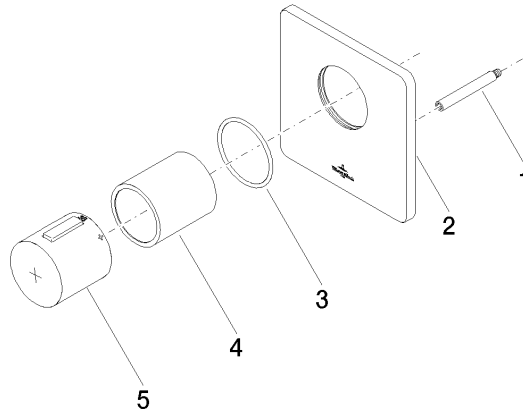

## CULT xTOOL Concealed thermostat without volume control - Matte Black

---

36 416 960 Product version from 6/30/2022

- cover plate 120 x 120 mm
- temperature control handle with safety limit stop at 38°C

## CULT xTOOL Concealed thermostat without volume control - Matte Black

36 416 960 Product version from 6/30/2022

### Flow rate chart

### Spare parts list

No.	Item Number	Name	Quantity used	Delivery time
1	90 31 09 095 00 90	bar	1	2
2	09 11 02 277-33	cover	1	30
3	90 14 10 049 00 90	seal	1	2
4	90 21 02 112 00-33	sleeve	1	30
5	90 17 33 017 00-33	handle	1	30