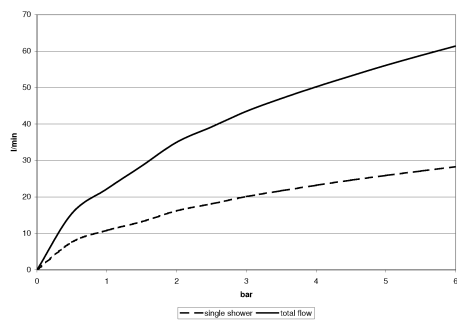

## CULT xTOOL Concealed thermostat without volume control - Matte Black

---

36 416 960 Product version from 6/30/2022

- cover plate 120 x 120 mm
- temperature control handle with safety limit stop at 38°C

## CULT xTOOL Concealed thermostat without volume control - Matte Black

36 416 960 Product version from 6/30/2022

### Flow rate chart