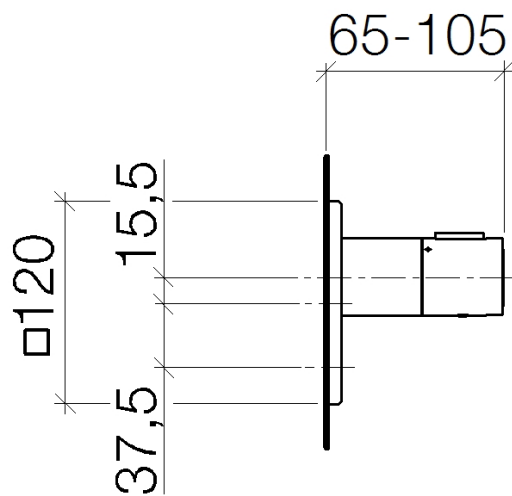

## CULT xTOOL Concealed thermostat without volume control - Matte Black

---

36 416 960 Product version from 6/30/2022

- cover plate 120 x 120 mm
- temperature control handle with safety limit stop at 38°C

## CULT xTOOL Concealed thermostat without volume control - Matte Black

36 416 960 Product version from 6/30/2022

### Flow rate chart

### Spare parts list

No.	Item Number	Name	Quantity used	Delivery time
1	90 31 09 095 00 90	bar	1	2
2	09 11 02 277-33	cover	1	30
3	90 14 10 049 00 90	seal	1	2
4	90 21 02 112 00-33	sleeve	1	30
5	90 17 33 017 00-33	handle	1	30