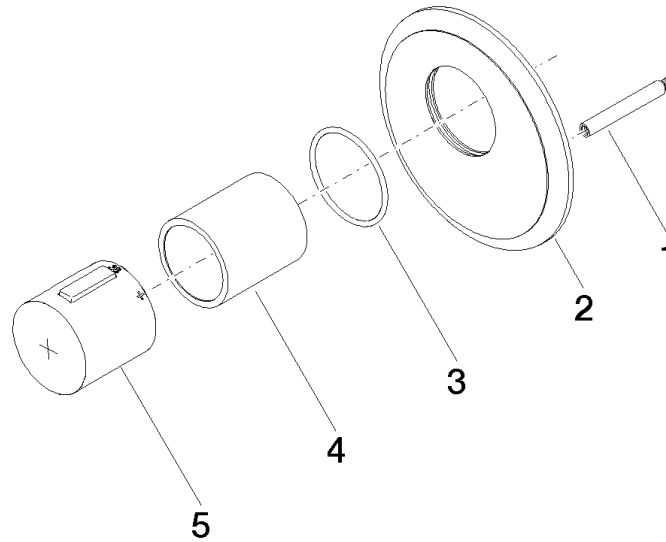

36 416 977

- cover plate Ø 124 mm
- temperature control handle with safety limit stop at 38°C

	Chrome	36 416 977-00
	Brushed Platinum	36 416 977-06
	Platinum	36 416 977-08
	Durabrand (23kt Gold)	36 416 977-09
	Brushed Durabrand (23kt Gold)	36 416 977-28
	Brushed Dark Platinum	36 416 977-99

Required miscellaneous

xTOOL Concealed thermostat module - 35 517 970-90
0010

- min. recess depth 80 mm
- max. recess depth 110 mm

36 416 977

Certificates

IAPMO_4976 (4).

36 416 977

Spare parts list

No.	Item Number	Name	Quantity used	Delivery time
1	90 31 09 095 00 90	bar	1	2
2	09 11 02 163-00	cover	1	10
3	90 14 10 049 00 90	seal	1	2
4	90 21 02 112 00-00	sleeve	1	10
5	90 17 33 017 00-00	handle	1	10