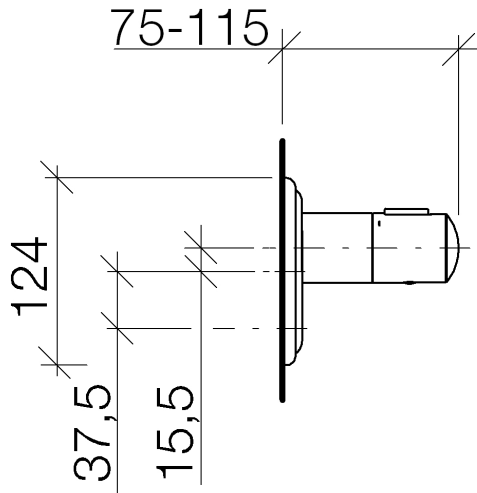

36 416 977

- cover plate Ø 124 mm
- temperature control handle with safety limit stop at 38°C

	Chrome	36 416 977-00
	Brushed Platinum	36 416 977-06
	Platinum	36 416 977-08
	Durabrand (23kt Gold)	36 416 977-09
	Brushed Durabrand (23kt Gold)	36 416 977-28
	Brushed Dark Platinum	36 416 977-99

Required miscellaneous

xTOOL Concealed thermostat module - 35 517 970-90
0010

- min. recess depth 80 mm
- max. recess depth 110 mm

36 416 977

Certificates

IAPMO_4976 (4).

36 416 977

Spare parts list

No.	Item Number	Name	Quantity used	Delivery time
1	90 31 09 095 00 90	bar	1	2
2	09 11 02 163-00	cover	1	10
3	90 14 10 049 00 90	seal	1	2
4	90 21 02 112 00-00	sleeve	1	10
5	90 17 33 017 00-00	handle	1	10