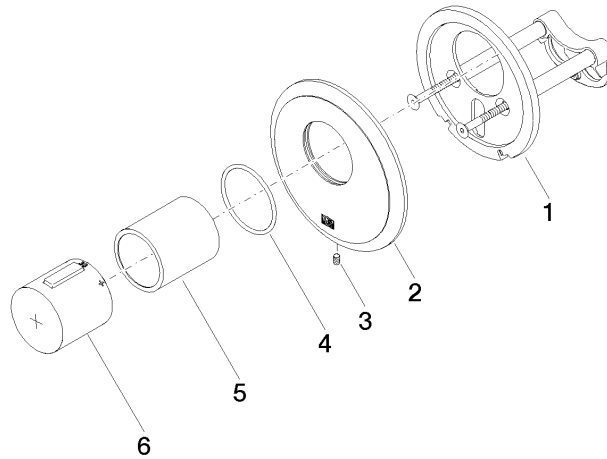

MADISON xTOOL Concealed thermostat without volume control - Brushed Dark Platinum

MADISON

36 416 977 Product version from 1/1/2022

- cover plate Ø 124 mm
- temperature control handle with safety limit stop at 38°C

xTOOL Concealed thermostat module - 35 517 970-90
 0010
 •min. recess depth mm
 •max. recess depth mm

36 416 977 Product version from 1/1/2022

Spare parts list

No.	Item Number	Name	Quantity used	Delivery time
1	90 11 01 196 00 90	base	1	2
2	09 11 02 543-99	cover	1	30
3	09 31 11 048 90	pin	1	2
4	90 14 10 049 00 90	seal	1	2
5	90 21 02 112 00-99	sleeve	1	30
6	90 17 33 017 00-99	handle	1	30