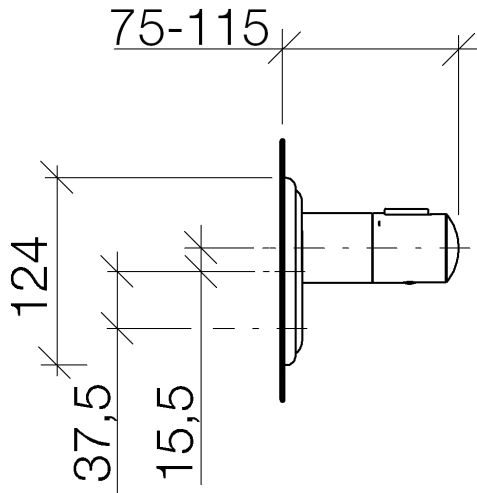

MADISON xTOOL Concealed thermostat without volume control - Brushed Dark Platinum

MADISON

36 416 977 Product version from 1/1/2022

- cover plate Ø 124 mm
- temperature control handle with safety limit stop at 38°C

	Brushed Dark Platinum	36 416 977-99
	Chrome	36 416 977-00
	Brushed Platinum	36 416 977-06
	Platinum	36 416 977-08
	Durabass (23kt Gold)	36 416 977-09
	Brushed Durabass (23kt Gold)	36 416 977-28

Required miscellaneous

xTOOL Concealed thermostat module - 35 517 970-90
 0010
 •min. recess depth mm
 •max. recess depth mm

36 416 977 Product version from 1/1/2022

Spare parts list

No.	Item Number	Name	Quantity used	Delivery time
1	90 11 01 196 00 90	base	1	2
2	09 11 02 543-99	cover	1	30
3	09 31 11 048 90	pin	1	2
4	90 14 10 049 00 90	seal	1	2
5	90 21 02 112 00-99	sleeve	1	30
6	90 17 33 017 00-99	handle	1	30