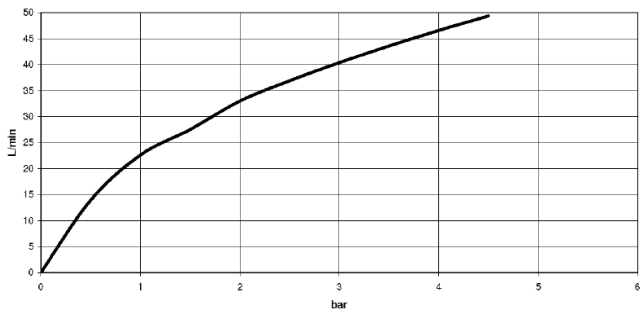

36 416 979

Fits: TARA, VAIA, META

- cover plate Ø 124 mm
- temperature control handle with safety limit stop at 38°C

	Dark Bronze matt	36 416 979-17
	Chrome	36 416 979-00
	Brushed Platinum	36 416 979-06
	Platinum	36 416 979-08
	Durabronze (23kt Gold)	36 416 979-09
	Dark Chrome	36 416 979-19
	Light Gold	36 416 979-26
	Brushed Light Gold	36 416 979-27
	Matte Black	36 416 979-33
	Brushed Bronze	36 416 979-42
	Brushed Champagne (22kt Gold)	36 416 979-46
	Champagne (22kt Gold)	36 416 979-47
	Cyprus	36 416 979-49
	Brushed Chrome	36 416 979-93
	Brushed Dark Platinum	36 416 979-99

Required miscellaneous

xTOOL Concealed thermostat module -

- max. recess depth 156 mm
- min. recess depth 80 mm

35 517 970-90
0010

36 416 979

Flow rate chart

36 416 979

Product version up to 2/2/2021