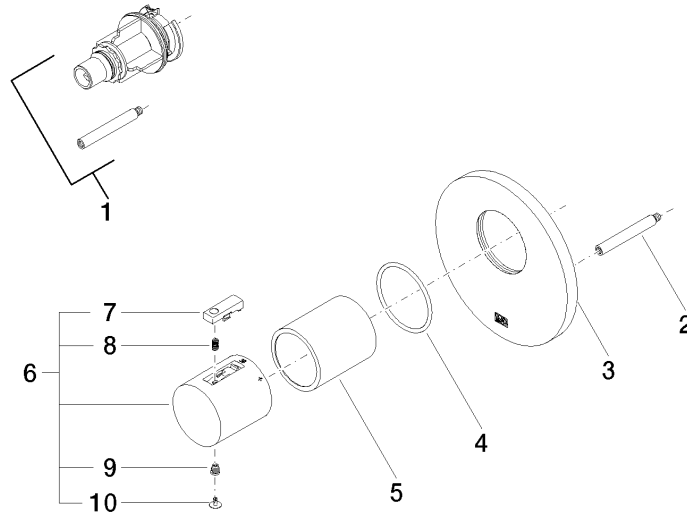

36 416 979

Fits: TARA, VAIA, META

- cover plate Ø 124 mm
- temperature control handle with safety limit stop at 38°C

	Dark Bronze matt	36 416 979-17
	Chrome	36 416 979-00
	Brushed Platinum	36 416 979-06
	Platinum	36 416 979-08
	Durabronze (23kt Gold)	36 416 979-09
	Dark Chrome	36 416 979-19
	Light Gold	36 416 979-26
	Brushed Light Gold	36 416 979-27
	Matte Black	36 416 979-33
	Brushed Bronze	36 416 979-42
	Brushed Champagne (22kt Gold)	36 416 979-46
	Champagne (22kt Gold)	36 416 979-47
	Cyprus	36 416 979-49
	Brushed Chrome	36 416 979-93
	Brushed Dark Platinum	36 416 979-99

Required miscellaneous

xTOOL Concealed thermostat module -

- max. recess depth 156 mm
- min. recess depth 80 mm

35 517 970-90
0010

36 416 979

Flow rate chart

36 416 979

Product version up to 2/2/2021

Product version from 1/1/2022

Product version from 6/30/2022 to 11/25/2021

xTOOL Concealed thermostat without volume control - Dark Bronze matt

TARA

36 416 979

Spare parts list

Product version up to 2/2/2021

Product version from 1/1/2022

Product version from 6/30/2022 to 11/25/2021

No.	Item Number	Name	Quantity used	Delivery time
	12 178 970 90	Extension 46 mm -	10	2