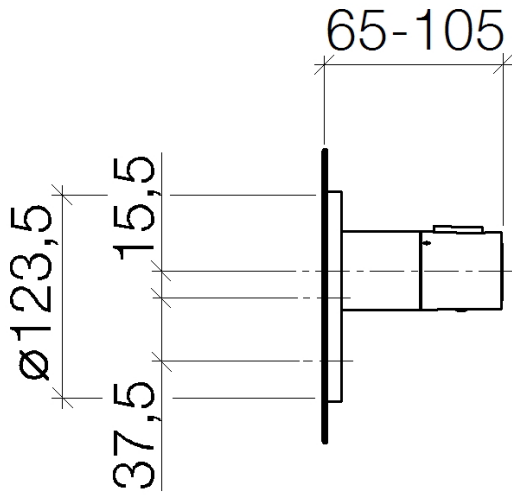

36 416 979

Fits: TARA, VAIA, META

- cover plate Ø 124 mm
- temperature control handle with safety limit stop at 38°C

	Dark Bronze matt	36 416 979-17
	Chrome	36 416 979-00
	Brushed Platinum	36 416 979-06
	Platinum	36 416 979-08
	Durabronze (23kt Gold)	36 416 979-09
	Dark Chrome	36 416 979-19
	Light Gold	36 416 979-26
	Brushed Light Gold	36 416 979-27
	Matte Black	36 416 979-33
	Brushed Bronze	36 416 979-42
	Brushed Champagne (22kt Gold)	36 416 979-46
	Champagne (22kt Gold)	36 416 979-47
	Cyprus	36 416 979-49
	Brushed Chrome	36 416 979-93
	Brushed Dark Platinum	36 416 979-99

Required miscellaneous

xTOOL Concealed thermostat module -

- max. recess depth 156 mm
- min. recess depth 80 mm

35 517 970-90
0010

36 416 979

Flow rate chart

36 416 979

Product version up to 2/2/2021

Product version from 1/1/2022

Product version from 6/30/2022 to 11/25/2021

xTOOL Concealed thermostat without volume control - Dark Bronze matt

TARA

36 416 979

Spare parts list

Product version up to 2/2/2021

Product version from 1/1/2022

Product version from 6/30/2022 to 11/25/2021

No.	Item Number	Name	Quantity used	Delivery time
	12 178 970 90	Extension 46 mm -	10	2