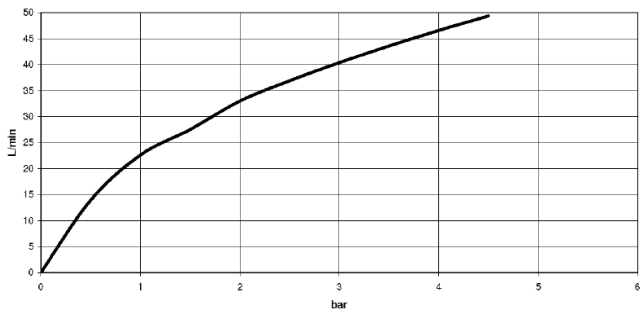

Flow rate chart