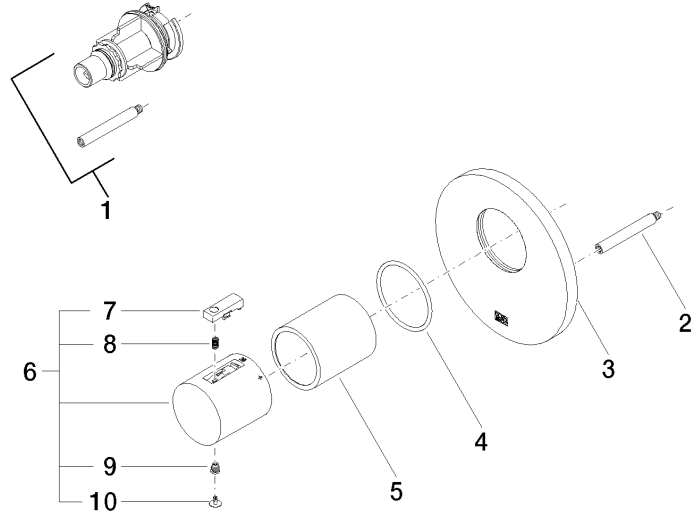

36 416 979

Fits: TARA, VAIA, META

- cover plate Ø 124 mm
- temperature control handle with safety limit stop at 38°C

	Brushed Chrome	36 416 979-93
	Chrome	36 416 979-00
	Brushed Platinum	36 416 979-06
	Platinum	36 416 979-08
	Durabronze (23kt Gold)	36 416 979-09
	Dark Chrome	36 416 979-19
	Light Gold	36 416 979-26
	Brushed Light Gold	36 416 979-27
	Matte Black	36 416 979-33
	Brushed Bronze	36 416 979-42
	Brushed Champagne (22kt Gold)	36 416 979-46
	Champagne (22kt Gold)	36 416 979-47
	Cyprus	36 416 979-49
	Brushed Dark Platinum	36 416 979-99

36 416 979

Flow rate chart

36 416 979

Parts for other finishes can be found here: [Chrome](#)

36 416 979

Spare parts list