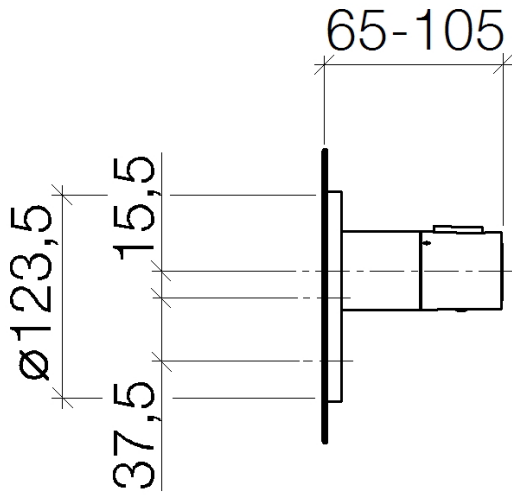

36 416 979

Fits: TARA, VAIA, META

- cover plate Ø 124 mm
- temperature control handle with safety limit stop at 38°C

	Brushed Chrome	36 416 979-93
	Chrome	36 416 979-00
	Brushed Platinum	36 416 979-06
	Platinum	36 416 979-08
	Durabronze (23kt Gold)	36 416 979-09
	Dark Chrome	36 416 979-19
	Light Gold	36 416 979-26
	Brushed Light Gold	36 416 979-27
	Matte Black	36 416 979-33
	Brushed Bronze	36 416 979-42
	Brushed Champagne (22kt Gold)	36 416 979-46
	Champagne (22kt Gold)	36 416 979-47
	Cyprus	36 416 979-49
	Brushed Dark Platinum	36 416 979-99

36 416 979

Flow rate chart

36 416 979

Parts for other finishes can be found here: [Chrome](#)

36 416 979

Spare parts list