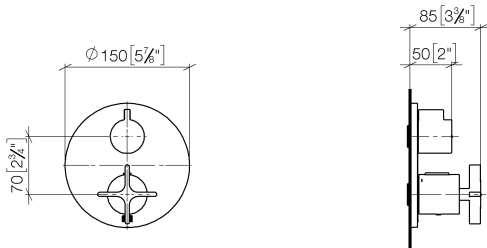

36 425 809

- cover plate Ø 150 mm
- temperature control handle with safety limit stop at 38°C
- hot water temperature limiter, can be preset

	Chrome	36 425 809-00 0010
	Brushed Platinum	36 425 809-06 0010
	Platinum	36 425 809-08 0010
	Dark Chrome	36 425 809-19 0010
	Brushed Durabronze (23kt Gold)	36 425 809-28 0010
	Brushed Bronze	36 425 809-42 0010
	Brushed Champagne (22kt Gold)	36 425 809-46 0010
	Champagne (22kt Gold)	36 425 809-47 0010
	Brushed Dark Platinum	36 425 809-99 0010

Required miscellaneous

Concealed thermostat for one- and two-way outlets - 35 426 970-90 0010
 •max. recess depth 136 mm
 •min. recess depth 80 mm

Recommended miscellaneous

xGRID Attachment set for integrating in the dry wall construction - 12 340 970 90

Recommended miscellaneous

xGRID Installation track 555 mm - 12 360 970 90

36 425 809

mm [inches]

Flow rate chart

36 425 809

36 425 809

Spare parts list

No.	Item Number	Name	Quantity used	Delivery time
1	90 90 03 166 00 90	top	1	2
2	09 12 12 053-00	base	1	10
3	04 29 06 111 01-00	spindle	1	10
4	90 23 30 023 00 90	nut	2	2
5	90 12 12 002 00 90	fixing cap	1	2
6	09 20 67 006-00	handle	1	10
7	90 17 33 032 00-00	handle	1	10
8	90 30 30 124 00 90	screw	1	2
9	90 12 12 052 00 90	base	1	2
10	09 12 12 054 90	base	1	2
11	09 28 10 190 90	regulator	1	2
12	04 29 06 024 01-00	spindle	1	10
13	09 12 12 051-00	base	1	10
14	09 31 11 134 90	pin	1	2
15	09 11 02 242-00	plate	1	10
16	09 30 30 157 90	screw	4	2
17	09 30 01 296 90	disc	1	2
18	90 30 01 190 00 90	disc	1	2
19	90 23 01 124 00 90	sleeve	2	2
20	90 18 40 077 01 90	spindle	2	2
21	09 24 04 257 90	nut	2	2
22	90 15 02 013 00 90	cartridge	1	2
23	09 28 10 189 90	regulator	1	2