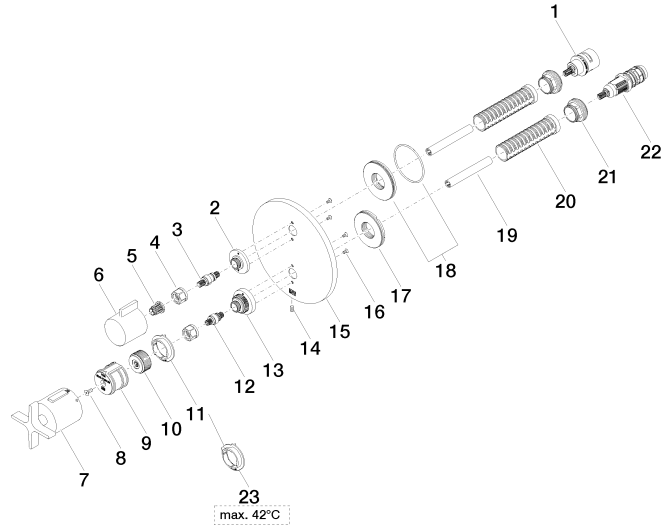

36 425 809

- cover plate Ø 150 mm
- temperature control handle with safety limit stop at 38°C
- hot water temperature limiter, can be preset

	Chrome	36 425 809-00 0010
	Brushed Platinum	36 425 809-06 0010
	Platinum	36 425 809-08 0010
	Dark Chrome	36 425 809-19 0010
	Brushed Durabronze (23kt Gold)	36 425 809-28 0010
	Brushed Bronze	36 425 809-42 0010
	Brushed Champagne (22kt Gold)	36 425 809-46 0010
	Champagne (22kt Gold)	36 425 809-47 0010
	Brushed Dark Platinum	36 425 809-99 0010

Required miscellaneous

Concealed thermostat for one- and two-way outlets - 35 426 970-90 0010
 •max. recess depth 136 mm
 •min. recess depth 80 mm

Recommended miscellaneous

xGRID Attachment set for integrating in the dry wall construction - 12 340 970 90

Recommended miscellaneous

xGRID Installation track 555 mm - 12 360 970 90

36 425 809

mm [inches]

Flow rate chart

36 425 809

36 425 809

Spare parts list

No.	Item Number	Name	Quantity used	Delivery time
1	90 90 03 166 00 90	top	1	2
2	09 12 12 053-00	base	1	10
3	04 29 06 111 01-00	spindle	1	10
4	90 23 30 023 00 90	nut	2	2
5	90 12 12 002 00 90	fixing cap	1	2
6	09 20 67 006-00	handle	1	10
7	90 17 33 032 00-00	handle	1	10
8	90 30 30 124 00 90	screw	1	2
9	90 12 12 052 00 90	base	1	2
10	09 12 12 054 90	base	1	2
11	09 28 10 190 90	regulator	1	2
12	04 29 06 024 01-00	spindle	1	10
13	09 12 12 051-00	base	1	10
14	09 31 11 134 90	pin	1	2
15	09 11 02 242-00	plate	1	10
16	09 30 30 157 90	screw	4	2
17	09 30 01 296 90	disc	1	2
18	90 30 01 190 00 90	disc	1	2
19	90 23 01 124 00 90	sleeve	2	2
20	90 18 40 077 01 90	spindle	2	2
21	09 24 04 257 90	nut	2	2
22	90 15 02 013 00 90	cartridge	1	2
23	09 28 10 189 90	regulator	1	2