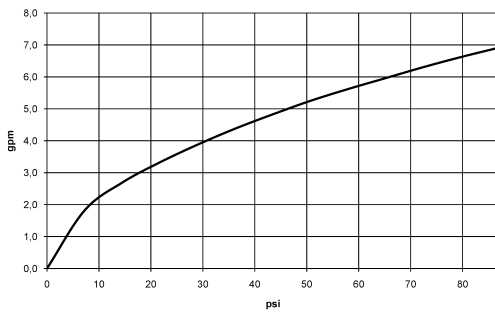

36 425 892

- cover plate Ø 150 mm
- temperature control handle with safety limit stop at 38°C
- hot water temperature limiter, can be preset

	Chrome	36 425 892-00 0010
	Brushed Platinum	36 425 892-06 0010
	Platinum	36 425 892-08 0010
	Brushed Durabronze (23kt Gold)	36 425 892-28 0010
	Matte Black	36 425 892-33 0010
	Brushed Champagne (22kt Gold)	36 425 892-46 0010
	Champagne (22kt Gold)	36 425 892-47 0010
	Brushed Chrome	36 425 892-93 0010
	Brushed Dark Platinum	36 425 892-99 0010

Required miscellaneous

xGRID Installation track 555 mm - 12 360 970 90

36 425 892

mm [inches]

Flow rate chart

Certificates

IAPMO_4976 (7).

36 425 892