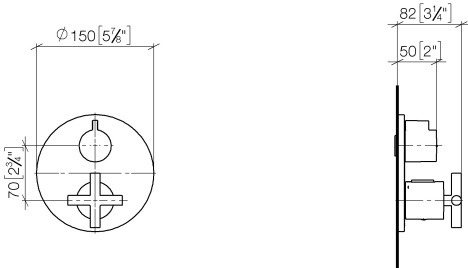

36 425 892

- cover plate Ø 150 mm
- temperature control handle with safety limit stop at 38°C
- hot water temperature limiter, can be preset

	Chrome	36 425 892-00 0010
	Brushed Platinum	36 425 892-06 0010
	Platinum	36 425 892-08 0010
	Brushed Durabronze (23kt Gold)	36 425 892-28 0010
	Matte Black	36 425 892-33 0010
	Brushed Champagne (22kt Gold)	36 425 892-46 0010
	Champagne (22kt Gold)	36 425 892-47 0010
	Brushed Chrome	36 425 892-93 0010
	Brushed Dark Platinum	36 425 892-99 0010

Required miscellaneous

Concealed thermostat for one- and two-way outlets - 35 426 970-90 0010
 •max. recess depth 136 mm
 •min. recess depth 80 mm

Recommended miscellaneous

xGRID Attachment set for integrating in the dry wall construction - 12 340 970 90

Required miscellaneous

xGRID Installation track 555 mm - 12 360 970 90

36 425 892

mm [inches]

Flow rate chart

Certificates

IAPMO_4976 (7).

36 425 892