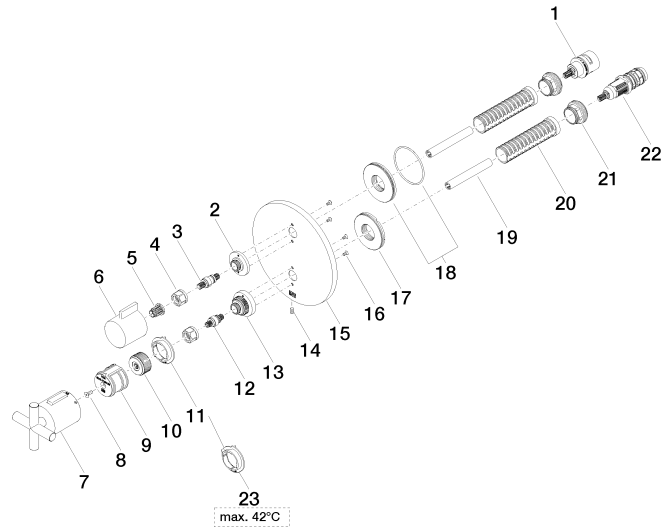

36 425 892

- cover plate Ø 150 mm
- temperature control handle with safety limit stop at 38°C
- hot water temperature limiter, can be preset

	Chrome	36 425 892-00 0010
	Brushed Platinum	36 425 892-06 0010
	Platinum	36 425 892-08 0010
	Brushed Durabronze (23kt Gold)	36 425 892-28 0010
	Matte Black	36 425 892-33 0010
	Brushed Champagne (22kt Gold)	36 425 892-46 0010
	Champagne (22kt Gold)	36 425 892-47 0010
	Brushed Chrome	36 425 892-93 0010
	Brushed Dark Platinum	36 425 892-99 0010

Required miscellaneous

Concealed thermostat for one- and two-way outlets - 35 426 970-90 0010
 •max. recess depth 136 mm
 •min. recess depth 80 mm

Recommended miscellaneous

xGRID Attachment set for integrating in the dry wall construction - 12 340 970 90

Required miscellaneous

xGRID Installation track 555 mm - 12 360 970 90

36 425 892

mm [inches]

Flow rate chart

Certificates

IAPMO_4976 (7).

36 425 892

36 425 892

Spare parts list

No.	Item Number	Name	Quantity used	Delivery time
1	90 90 03 166 00 90	top	1	2
2	09 12 12 053-00	base	1	10
3	04 29 06 111 01-00	spindle	1	10
4	90 23 30 023 00 90	nut	2	2
5	90 12 12 002 00 90	fixing cap	1	2
6	09 20 67 006-00	handle	1	10
7	90 17 33 022 00-00	handle	1	10
8	90 30 30 124 00 90	screw	1	2
9	90 12 12 052 00 90	base	1	2
10	09 12 12 054 90	base	1	2
11	09 28 10 190 90	regulator	1	2
12	04 29 06 024 01-00	spindle	1	10
13	09 12 12 051-00	base	1	10
14	09 31 11 134 90	pin	1	2
15	09 11 02 242-00	plate	1	10
16	09 30 30 157 90	screw	4	2
17	09 30 01 296 90	disc	1	2
18	90 30 01 190 00 90	disc	1	2
19	90 23 01 124 00 90	sleeve	2	2
20	90 18 40 077 01 90	spindle	2	2
21	09 24 04 257 90	nut	2	2
22	90 15 02 013 00 90	cartridge	1	2
23	09 28 10 189 90	regulator	1	2