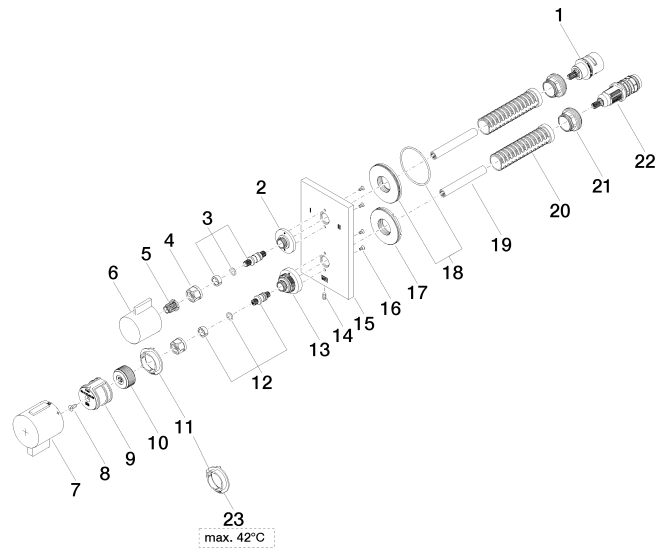

36 426 670

Product version up to 8/24/2020

Product version from 8/24/2020 to 2/1/2021

Product version from 2/1/2021 to 6/30/2022

Product version from 6/30/2022