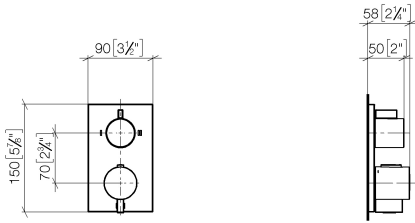

**Required miscellaneous**

**xGRID Installation track 555 mm -** 12 360 970 90

# Concealed thermostat with two function volume control - Matte Black

IMO

36 426 670

mm [inches]