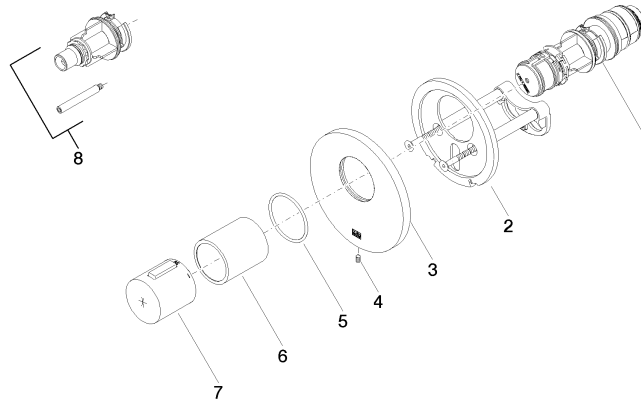

36 501 979 Product version from 9/1/2022

- cover plate Ø 124 mm
- temperature control handle with safety limit stop at 38°C
- thermostat cartridge
- WRAS

Recommended miscellaneous

xGRID Attachment set for integrating in the dry wall construction -

12 340 970 90

Required miscellaneous

xGRID Installation track 555 mm - 12 360 970 90

36 501 979 Product version from 9/1/2022

mm [inches]

Flow rate chart

Codes & Standards

ASME A112.18.1/CSA B125.1	DIN 4109	EN 1111	ISO 3822
Scottish Water Byelaws	UK Water Supply Regulations	Ü-Zeichen	

xTOOL Concealed thermostat without volume control 1/2" - Matte Black

META

36 501 979 Product version from 9/1/2022

Certificates

WRAS_2011	DVGW_DW- 6512DN0	LGA_29	LGA_29
-----------	---------------------	--------	--------

Spare parts list

No.	Item Number	Name	Quantity used	Delivery time
1	90 15 02 065 00 90	cartridge	1	2
2	90 11 01 196 00 90	base	1	2
3	09 11 02 537-33	cover	1	30
4	09 31 11 048 90	pin	1	2
5	90 14 10 049 00 90	seal	1	2
6	90 21 02 112 00-33	sleeve	1	30
7	90 17 33 020 00-33	handle	1	30
8	12 178 970 90	Extension 46 mm -	1	2