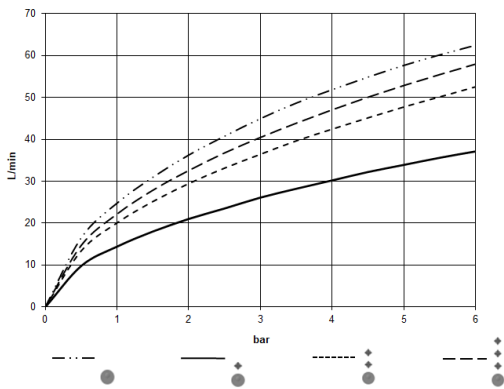

36 501 979 Product version from 9/1/2022

- cover plate Ø 124 mm
- temperature control handle with safety limit stop at 38°C
- thermostat cartridge
- WRAS

Recommended miscellaneous

xGRID Attachment set for integrating in the dry wall construction -

12 340 970 90

Required miscellaneous

xGRID Installation track 555 mm - 12 360 970 90

36 501 979 Product version from 9/1/2022

mm [inches]

Flow rate chart

Codes & Standards

ASME A112.18.1/CSA B125.1	DIN 4109	EN 1111	ISO 3822
Scottish Water Byelaws	UK Water Supply Regulations	Ü-Zeichen	