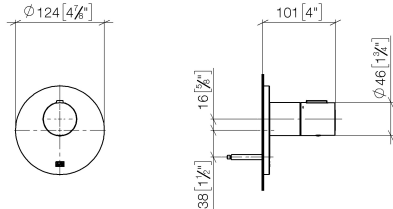

36 501 979 Product version from 9/1/2022

- cover plate Ø 124 mm
- temperature control handle with safety limit stop at 38°C
- thermostat cartridge
- WRAS

Recommended miscellaneous

xGRID Attachment set for integrating in the dry wall construction -

12 340 970 90

Required miscellaneous

xGRID Installation track 555 mm - 12 360 970 90

36 501 979 Product version from 9/1/2022

mm [inches]

Flow rate chart

Codes & Standards

ASME A112.18.1/CSA B125.1	DIN 4109	EN 1111	ISO 3822
Scottish Water Byelaws	UK Water Supply Regulations	Ü-Zeichen	

xTOOL Concealed thermostat without volume control 1/2" - Matte Black

META

36 501 979 Product version from 9/1/2022

Certificates

WRAS_2011	DVGW_DW- 6512DN0	LGA_29	LGA_29
-----------	---------------------	--------	--------

Spare parts list

No.	Item Number	Name	Quantity used	Delivery time
1	90 15 02 065 00 90	cartridge	1	2
2	90 11 01 196 00 90	base	1	2
3	09 11 02 537-33	cover	1	30
4	09 31 11 048 90	pin	1	2
5	90 14 10 049 00 90	seal	1	2
6	90 21 02 112 00-33	sleeve	1	30
7	90 17 33 020 00-33	handle	1	30
8	12 178 970 90	Extension 46 mm -	1	2