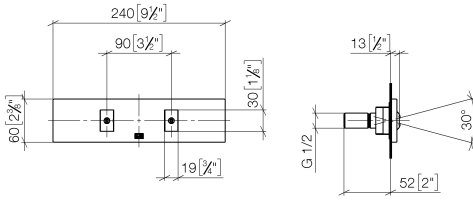

36 513 979

- AQUAPRESSURE FLOW, max. flow rate 6.8 l/min (at 3 bar)
- water jet adjustable
- cover plate 240 x 60 mm
- 1/2" connection
- This product reduces water consumption by % (compared to requirements of EPAAct '92)
- This product can contribute to Water Use Reduction in LEED® Green Building Rating
- This product can help a building meet the requirements of Green Building Rating Systems, e.g. LEED®, BREEAM®, DGNB

Required miscellaneous

xGRID Installation track 555 mm - 12 360 970 90

WATER FAN vertical Concealed body spray - Brushed Champagne (22kt Gold)

IMO

36 513 979

mm [inches]

Flow rate chart

Codes & Standards