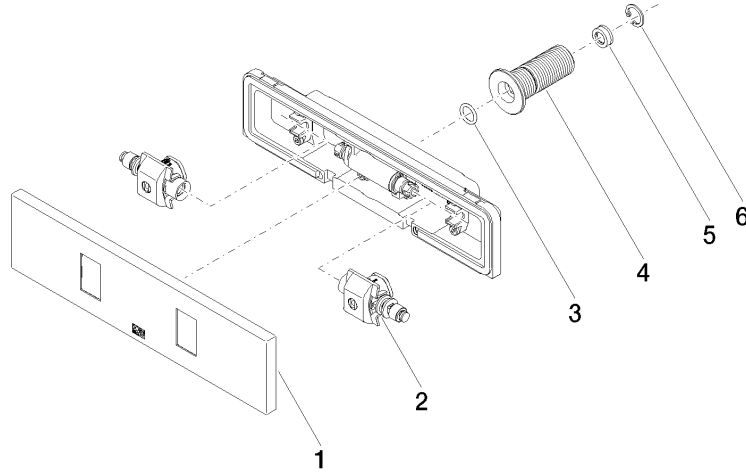

36 513 979

Product version from 10/1/2023