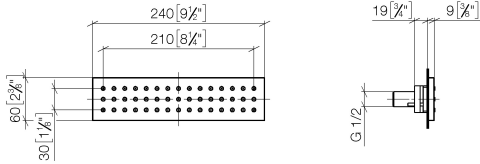

WATER BAR Concealed body spray FlowReduce - Brushed Durabronze (23kt Gold)

IMO

36 517 979

- HORIZONTAL RAIN, max. flow rate 6 l/min (at 3 bar)
- with anti-scale system
- cover plate 240 x 60 mm
- 1/2" connection
- This product can help a building meet the requirements of Green Building Rating Systems, e.g. LEED®, BREEAM®, DGNB
- WRAS 1304001

Fits: IMO, LULU, MADISON, MEM, TARA, CL.1, LISSÉ, VAIA, META, CYO

	Brushed Durabronze (23kt Gold)	36 517 979-28
	Chrome	36 517 979-00
	Brushed Platinum	36 517 979-06
	Platinum	36 517 979-08
	Dark Chrome	36 517 979-19
	Light Gold	36 517 979-26
	Brushed Light Gold	36 517 979-27
	Matte Black	36 517 979-33
	Brushed Bronze	36 517 979-42
	Brushed Champagne (22kt Gold)	36 517 979-46
	Champagne (22kt Gold)	36 517 979-47
	Brushed Chrome	36 517 979-93
	Brushed Dark Platinum	36 517 979-99

Required miscellaneous

- Concealed wall installation box - 35 206 970-90 0010**
- max. recess depth 173 mm
 - min. recess depth 100 mm

36 517 979
mm [inches]

Flow rate chart

Trajectory diagram

Codes & Standards