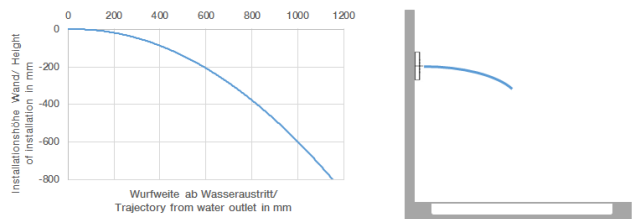

WATER BAR Concealed body spray FlowReduce - Brushed Durabronze (23kt Gold)

IMO

36 517 979

- HORIZONTAL RAIN, max. flow rate 6 l/min (at 3 bar)
- with anti-scale system
- cover plate 240 x 60 mm
- 1/2" connection
- This product can help a building meet the requirements of Green Building Rating Systems, e.g. LEED®, BREEAM®, DGNB
- WRAS 1304001

Required miscellaneous

- Concealed wall installation box - 35 206 970-90 0010**
- max. recess depth 173 mm
 - min. recess depth 100 mm

36 517 979
mm [inches]

Flow rate chart

Trajectory diagram

Codes & Standards