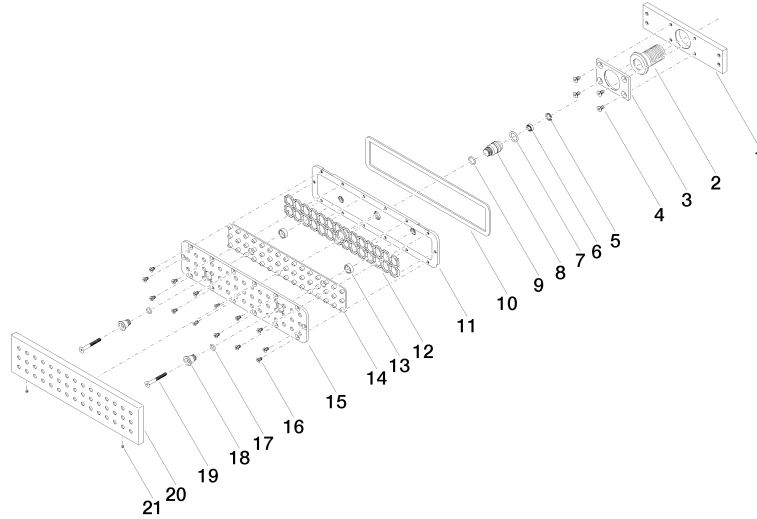

36 517 979

WATER BAR Concealed body spray FlowReduce - Brushed Durabronz (23kt Gold)

IMO

36 517 979

Spare parts list

No.	Item Number	Name	Quantity used	Delivery time
1	09 11 02 137 90	holder	1	2
2	09 24 04 247 20 90	connection	1	2
3	09 11 02 138 90	plate	1	2
4	09 30 30 116 90	screw	4	2
5	09 16 01 016 90	ring	1	2
6	90 23 01 032 00 90	flow reducer	1	2
7	09 14 10 003 90	seal	1	2
8	09 24 04 248 90	nipple	1	2
9	09 14 10 042 90	seal	1	2
10	09 14 03 133 90	seal	1	2
11	09 11 02 135-28	base	1	-
Spare part can no longer be ordered, please order the replacement item				
12	09 17 97 058 90	holder	1	2
13	09 28 10 142 20 90	ring	2	2
14	09 12 01 076 90	insert	1	60
15	09 11 02 136-00	cover	1	60
16	09 30 30 163 90	screw	14	2
17	09 14 10 132 90	seal	2	2
18	09 24 04 249-28	nipple	2	-
Spare part can no longer be ordered, please order the replacement item				
19	09 30 30 164 90	screw	2	2
20	09 27 99 001-28	rosette	1	20
21	09 31 11 006 90	pin	2	2