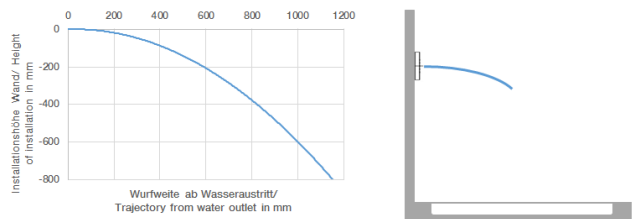

## Required miscellaneous

**xGRID Installation track 555 mm -** 12 360 970 90

36 517 979  
mm [inches]

**Flow rate chart**

**Trajectory diagram**

**Codes & Standards**

ASME A112.18.1/CSA B125.1	California Energy Commission (CEC)
---------------------------------	--