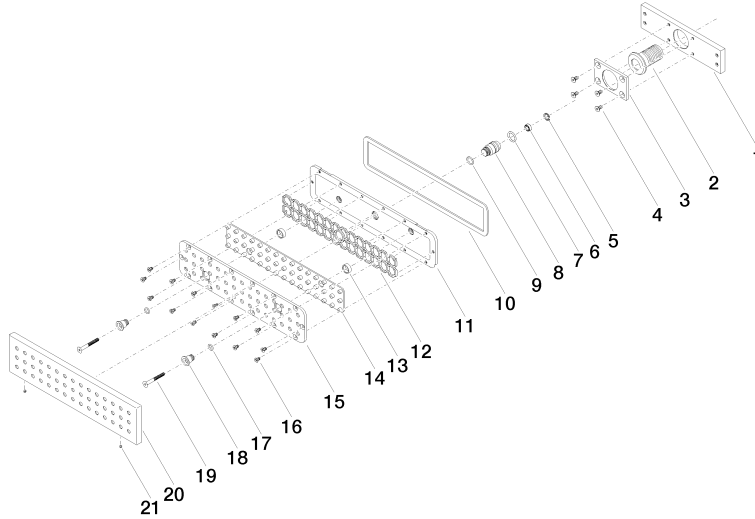

36 517 979

WATER BAR Concealed body spray FlowReduce - Brushed Durabrass (23kt Gold)

IMO

36 517 979

Spare parts list

No.	Item Number	Name	Quantity used	Delivery time
1	09 11 02 137 90	holder	1	2
2	09 24 04 247 20 90	connection	1	2
3	09 11 02 138 90	plate	1	2
4	09 30 30 116 90	screw	4	2
5	09 16 01 016 90	ring	1	2
6	90 23 01 032 00 90	flow reducer	1	2
7	09 14 10 003 90	seal	1	2
8	09 24 04 248 90	nipple	1	2
9	09 14 10 042 90	seal	1	2
10	09 14 03 133 90	seal	1	2
11	09 11 02 135-28	base	1	-
Spare part can no longer be ordered, please order the replacement item				
12	09 17 97 058 90	holder	1	2
13	09 28 10 142 20 90	ring	2	2
14	09 12 01 076 90	insert	1	60
15	09 11 02 136-00	cover	1	60
16	09 30 30 163 90	screw	14	2
17	09 14 10 132 90	seal	2	2
18	09 24 04 249-28	nipple	2	-
Spare part can no longer be ordered, please order the replacement item				
19	09 30 30 164 90	screw	2	2
20	09 27 99 001-28	rosette	1	20
21	09 31 11 006 90	pin	2	2