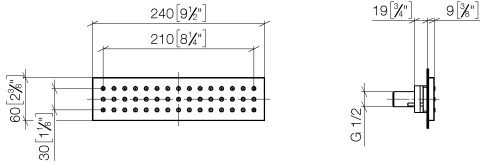

# WATER BAR Concealed body spray FlowReduce - Brushed Durabronze (23kt Gold)

IMO

36 517 979

- HORIZONTAL RAIN, max. flow rate 6 l/min (at 3 bar)
- with anti-scale system
- cover plate 240 x 60 mm
- 1/2" connection
- This product can help a building meet the requirements of Green Building Rating Systems, e.g. LEED®, BREEAM®, DGNB
- WRAS 1304001

## Recommended miscellaneous

**xGRID Attachment set for integrating in the dry wall construction -** 12 340 970 90

## Required miscellaneous

**xGRID Installation track 555 mm -** 12 360 970 90

36 517 979  
mm [inches]

**Flow rate chart**

**Trajectory diagram**

**Codes & Standards**

ASME A112.18.1/CSA B125.1	California Energy Commission (CEC)
---------------------------------	--