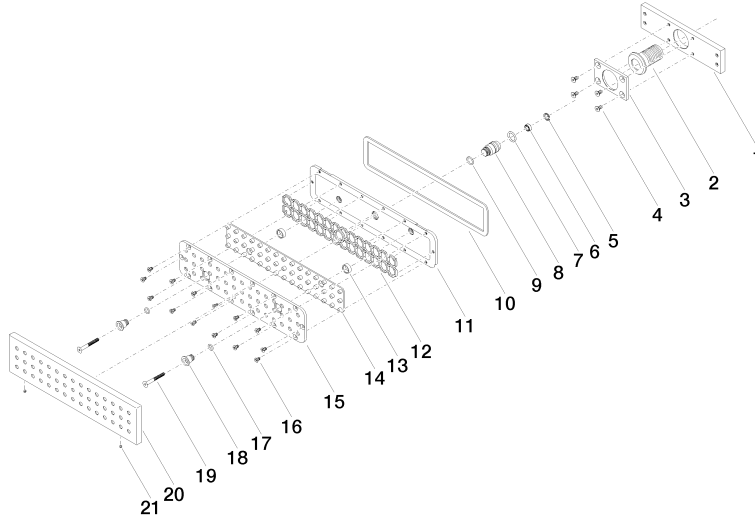

36 517 979

Parts for other
finishes can be found
here: [Chrome](#)

WATER BAR Concealed body spray FlowReduce - Brushed Chrome

IMO

36 517 979

Spare parts list

No.	Item Number	Name	Quantity used	Delivery time
1	09 11 02 137 90	holder	1	2
2	09 24 04 247 20 90	connection	1	2
3	09 11 02 138 90	plate	1	2
4	09 30 30 116 90	screw	4	2
5	09 16 01 016 90	ring	1	2
6	90 23 01 032 00 90	flow reducer	1	2
7	09 14 10 003 90	seal	1	2
8	09 24 04 248 90	nipple	1	2
9	09 14 10 042 90	seal	1	2
10	09 14 03 133 90	seal	1	2
11	09 11 02 135-93	base	1	-
Spare part can no longer be ordered, please order the replacement item				
12	09 17 97 058 90	holder	1	2
13	09 28 10 142 20 90	ring	2	2
14	09 12 01 076 90	insert	1	60
15	09 11 02 136-00	cover	1	60
16	09 30 30 163 90	screw	14	2
17	09 14 10 132 90	seal	2	2
18	09 24 04 249-93	nipple	2	-
Spare part can no longer be ordered, please order the replacement item				
19	09 30 30 164 90	screw	2	2
20	09 27 99 001-93	rosette	1	20
21	09 31 11 006 90	pin	2	2