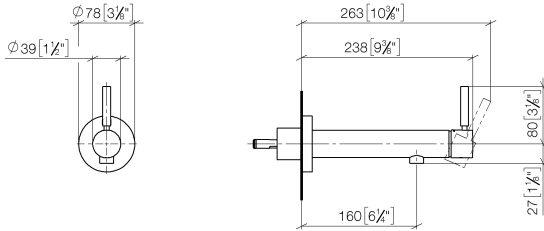

META Wall-mounted single-lever basin mixer without pop-up waste - Brushed Platinum

META

36 804 661

- 160mm projection
- fixed spout
- circular, air-enriched flow
- hole diameter 60 mm
- rosette Ø 78 mm
- max. flow 4.5 l/min
- lead-free
- with single-point mounting
- This product can help a building meet the requirements of Green Building Rating Systems, e.g. LEED®, BREEAM®, DGNB

Required miscellaneous

	<b>Concealed wall mounting -</b> •max. recess depth 103 mm •min. recess depth 78 mm	35 003 970-90 0010
---	---	-----------------------

# META Wall-mounted single-lever basin mixer without pop-up waste - Brushed Platinum

META

36 804 661  
mm [inches]

## Flow rate chart