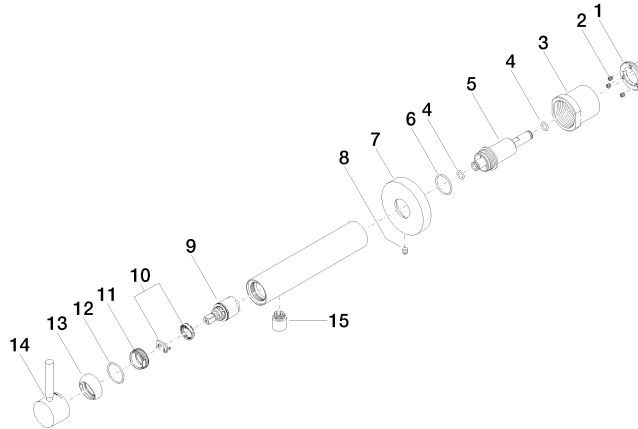

# META Wall-mounted single-lever basin mixer without pop-up waste - Brushed Platinum

META

36 804 661

Product version up to 1/23/2020

Product version from 1/23/2020 to 4/2/2020

**Product version from 4/2/2020**

No.	Item Number	Name	Quantity used	Delivery time
	09 24 77 002 90	nut	18	2