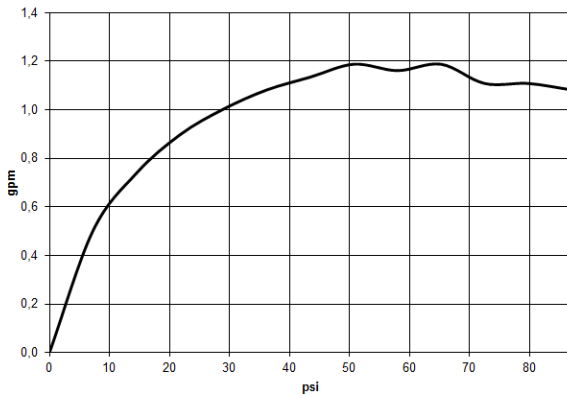

# META Wall-mounted single-lever basin mixer without pop-up waste - Brushed Platinum

META

36 804 661  
mm [inches]

## Flow rate chart