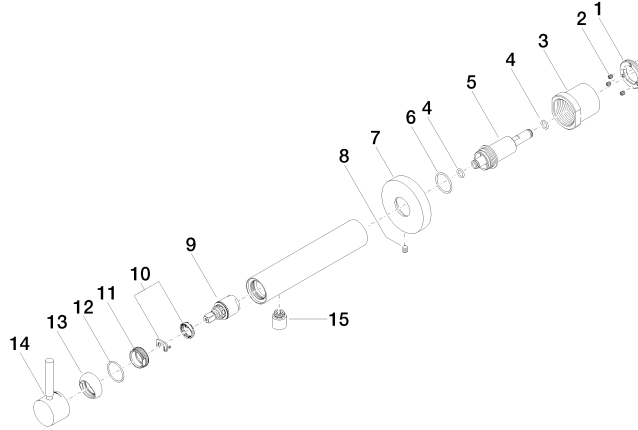

META Wall-mounted single-lever basin mixer without pop-up waste - Dark Chrome

META

36 804 661

- 160mm projection
- fixed spout
- circular, air-enriched flow
- hole diameter 60 mm
- rosette Ø 78 mm
- max. flow 4.5 l/min
- lead-free
- with single-point mounting
- This product can help a building meet the requirements of Green Building Rating Systems, e.g. LEED®, BREEAM®, DGNB

META Wall-mounted single-lever basin mixer without pop-up waste - Dark Chrome

META

36 804 661
mm [inches]

Flow rate chart

Codes & Standards

ADA	ASME A112.18.1/CSA B125.1	California Energy Commission (CEC)	NSF/ANSI 372
NSF/ANSI/CAN 61	NSF372	NSF61	

META Wall-mounted single-lever basin mixer without pop-up waste - Dark Chrome

META

36 804 661

Certificates

IAPMO_6397

IAPMO_N-4976

META Wall-mounted single-lever basin mixer without pop-up waste - Dark Chrome

META

36 804 661

Parts for other finishes can be found here: [Chrome](#)

META Wall-mounted single-lever basin mixer without pop-up waste - Dark
Chrome

META

36 804 661

Spare parts list