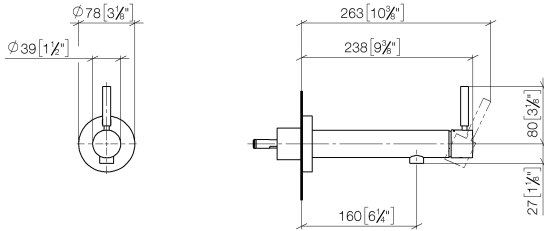

META Wall-mounted single-lever basin mixer without pop-up waste - Dark Chrome

META

36 804 661

- 160mm projection
- fixed spout
- circular, air-enriched flow
- hole diameter 60 mm
- rosette Ø 78 mm
- max. flow 4.5 l/min
- lead-free
- with single-point mounting
- This product can help a building meet the requirements of Green Building Rating Systems, e.g. LEED®, BREEAM®, DGNB

META Wall-mounted single-lever basin mixer without pop-up waste - Dark Chrome

META

36 804 661
mm [inches]

Flow rate chart

Codes & Standards

ADA	ASME A112.18.1/CSA B125.1	California Energy Commission (CEC)	NSF/ANSI 372
NSF/ANSI/CAN 61	NSF372	NSF61	