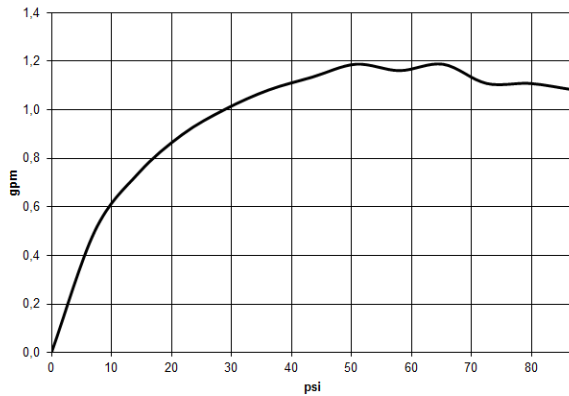

META Wall-mounted single-lever basin mixer without pop-up waste - Dark Chrome

META

36 804 661

- 160mm projection
- fixed spout
- circular, air-enriched flow
- hole diameter 60 mm
- rosette Ø 78 mm
- max. flow 4.5 l/min
- lead-free
- with single-point mounting
- This product can help a building meet the requirements of Green Building Rating Systems, e.g. LEED®, BREEAM®, DGNB

META Wall-mounted single-lever basin mixer without pop-up waste - Dark Chrome

META

36 804 661
mm [inches]

Flow rate chart

Codes & Standards

ADA	ASME A112.18.1/CSA B125.1	California Energy Commission (CEC)	NSF/ANSI 372
NSF/ANSI/CAN 61	NSF372	NSF61	