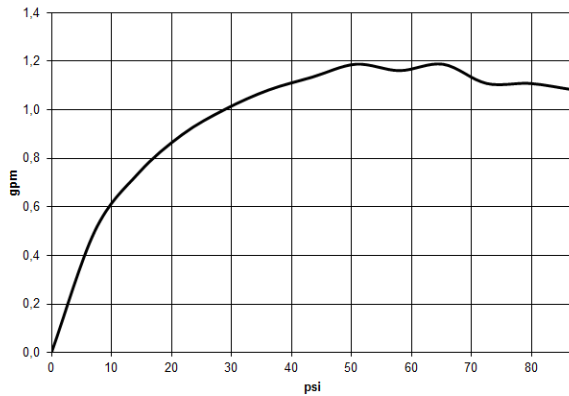

META Wall-mounted single-lever basin mixer without pop-up waste - Brushed Light Gold

META

36 804 661

- 160mm projection
- fixed spout
- circular, air-enriched flow
- hole diameter 60 mm
- rosette Ø 78 mm
- max. flow 4.5 l/min
- lead-free
- with single-point mounting
- This product can help a building meet the requirements of Green Building Rating Systems, e.g. LEED®, BREEAM®, DGNB

META

36 804 661
mm [inches]

Flow rate chart

Codes & Standards

ADA	ASME A112.18.1/CSA B125.1	California Energy Commission (CEC)	NSF/ANSI 372
NSF/ANSI/CAN 61	NSF372	NSF61	

META Wall-mounted single-lever basin mixer without pop-up waste - Brushed
Light Gold