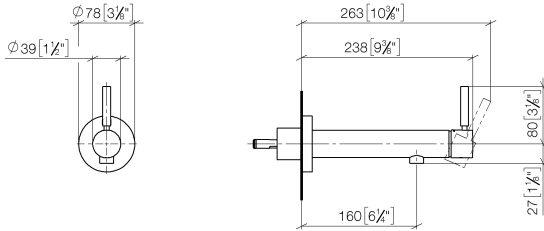

META Wall-mounted single-lever basin mixer without pop-up waste - Brushed Light Gold

META

36 804 661

- 160mm projection
- fixed spout
- circular, air-enriched flow
- hole diameter 60 mm
- rosette Ø 78 mm
- max. flow 4.5 l/min
- lead-free
- with single-point mounting
- This product can help a building meet the requirements of Green Building Rating Systems, e.g. LEED®, BREEAM®, DGNB

Required miscellaneous

	Concealed wall mounting -	35 003 970-90
	•min. recess depth 78 mm	0010
	•max. recess depth 103 mm	

META Wall-mounted single-lever basin mixer without pop-up waste - Brushed Light Gold

META

36 804 661
mm [inches]

Flow rate chart

Codes & Standards

ADA	ASME A112.18.1/CSA B125.1	California Energy Commission (CEC)	NSF/ANSI 372
NSF/ANSI/CAN 61	NSF372	NSF61	

META Wall-mounted single-lever basin mixer without pop-up waste - Brushed
Light Gold