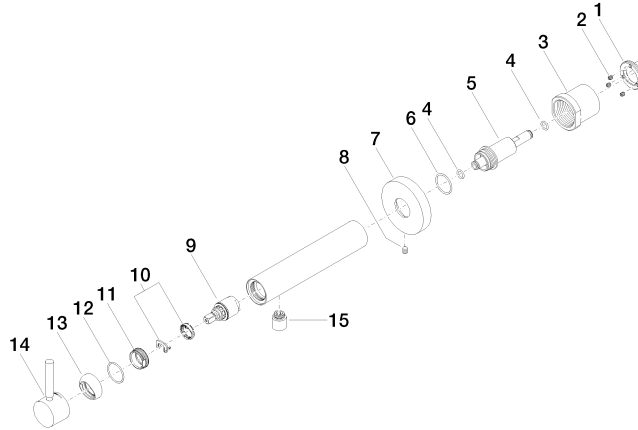

META Wall-mounted single-lever basin mixer without pop-up waste - Brushed Light Gold

META

36 804 661

- 160mm projection
- fixed spout
- circular, air-enriched flow
- hole diameter 60 mm
- rosette Ø 78 mm
- max. flow 4.5 l/min
- lead-free
- with single-point mounting
- This product can help a building meet the requirements of Green Building Rating Systems, e.g. LEED®, BREEAM®, DGNB

META

36 804 661
mm [inches]

Flow rate chart

Codes & Standards

ADA	ASME A112.18.1/CSA B125.1	California Energy Commission (CEC)	NSF/ANSI 372
NSF/ANSI/CAN 61	NSF372	NSF61	

META Wall-mounted single-lever basin mixer without pop-up waste - Brushed
Light Gold

META

36 804 661

Certificates

IAPMO_6397

IAPMO_N-4976

META Wall-mounted single-lever basin mixer without pop-up waste - Brushed Light Gold

META

36 804 661

Product version from 4/2/2020

META Wall-mounted single-lever basin mixer without pop-up waste - Brushed
Light Gold

META

36 804 661

Spare parts list

Product version from 4/2/2020