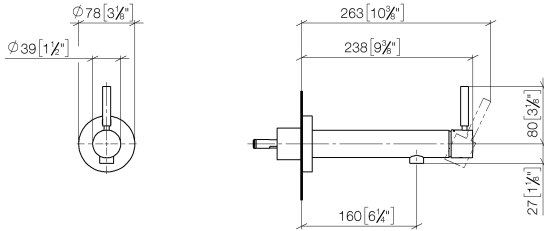

**META Wall-mounted single-lever basin mixer without pop-up waste - Matte Black**

META

36 804 661

- 160mm projection
- fixed spout
- circular, air-enriched flow
- hole diameter 60 mm
- rosette Ø 78 mm
- max. flow 4.5 l/min
- lead-free
- with single-point mounting
- This product can help a building meet the requirements of Green Building Rating Systems, e.g. LEED®, BREEAM®, DGNB

**Required miscellaneous**

	<b>Concealed wall mounting -</b> •max. recess depth 103 mm •min. recess depth 78 mm	35 003 970-90 0010
---	---	-----------------------

# META Wall-mounted single-lever basin mixer without pop-up waste - Matte Black

META

36 804 661  
mm [inches]

## Flow rate chart