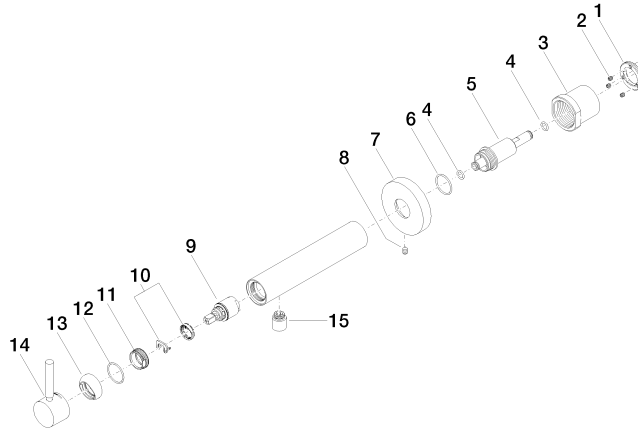

# META Wall-mounted single-lever basin mixer without pop-up waste - Matte Black

META

36 804 661

Product version up to 1/23/2020

Product version from 1/23/2020 to 4/2/2020

**Product version from 4/2/2020**

**META Wall-mounted single-lever basin mixer without pop-up waste - Matte Black**

META

36 804 661

**Spare parts list**

Product version up to 1/23/2020

Product version from 1/23/2020 to 4/2/2020

**Product version from 4/2/2020**

No.	Item Number	Name	Quantity used	Delivery time
	09 24 77 002 90	nut	18	2