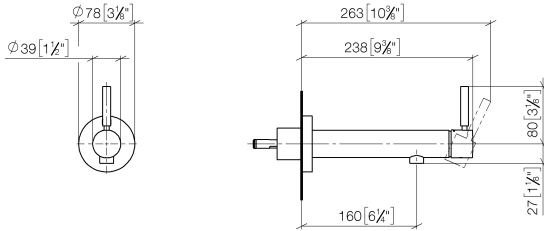

**META Wall-mounted single-lever basin mixer without pop-up waste - Brushed Champagne (22kt Gold)**

META

36 804 661

- 160mm projection
- fixed spout
- circular, air-enriched flow
- hole diameter 60 mm
- rosette Ø 78 mm
- max. flow 4.5 l/min
- lead-free
- with single-point mounting
- This product can help a building meet the requirements of Green Building Rating Systems, e.g. LEED®, BREEAM®, DGNB

# META Wall-mounted single-lever basin mixer without pop-up waste - Brushed Champagne (22kt Gold)

META

36 804 661  
mm [inches]

## Flow rate chart