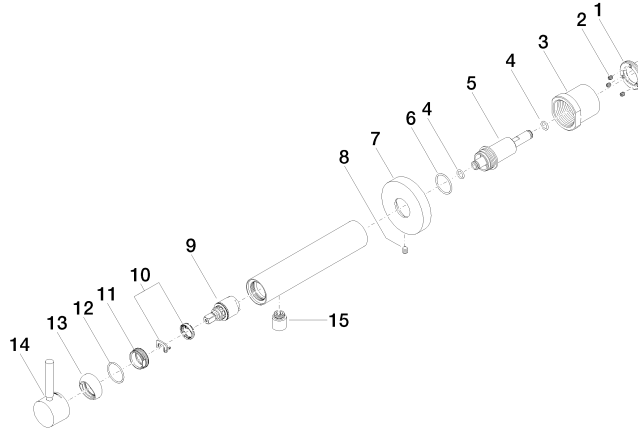

META Wall-mounted single-lever basin mixer without pop-up waste - Brushed  
Champagne (22kt Gold)

---

META

36 804 661

Certificates

---

IAPMO\_6397

IAPMO\_N-4976

# META Wall-mounted single-lever basin mixer without pop-up waste - Brushed Champagne (22kt Gold)

META

36 804 661

**Product version from 4/2/2020**

Parts for other finishes can be found here: [Chrome](#)

META Wall-mounted single-lever basin mixer without pop-up waste - Brushed  
Champagne (22kt Gold)