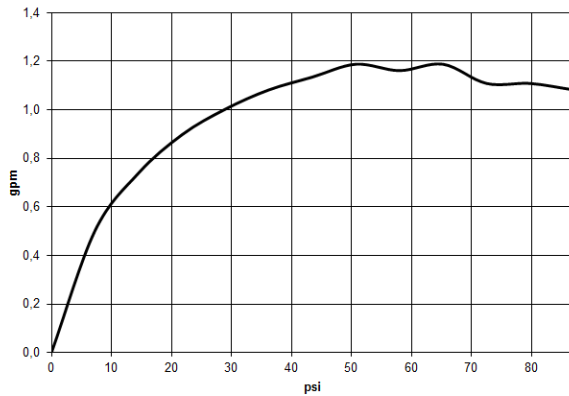

**META Wall-mounted single-lever basin mixer without pop-up waste - Brushed Champagne (22kt Gold)**

META

36 804 661

- 160mm projection
- fixed spout
- circular, air-enriched flow
- hole diameter 60 mm
- rosette Ø 78 mm
- max. flow 4.5 l/min
- lead-free
- with single-point mounting
- This product can help a building meet the requirements of Green Building Rating Systems, e.g. LEED®, BREEAM®, DGNB

# META Wall-mounted single-lever basin mixer without pop-up waste - Brushed Champagne (22kt Gold)

META

36 804 661  
mm [inches]

## Flow rate chart