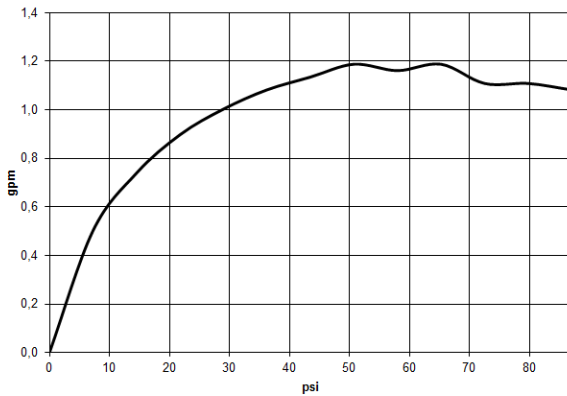

META

36 804 661
mm [inches]

Flow rate chart

Codes & Standards

ADA	ASME A112.18.1/CSA B125.1	California Energy Commission (CEC)	EPA WaterSense
NSF/ANSI 372	NSF/ANSI/CAN 61	NSF372	NSF61
Water Sense	WaterSense		