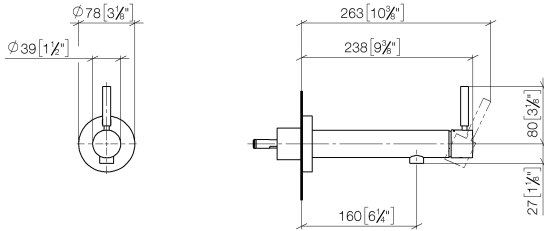

META Wall-mounted single-lever basin mixer without pop-up waste - Brushed Dark Platinum

META

36 804 661

- 160mm projection
- fixed spout
- circular, air-enriched flow
- hole diameter 60 mm
- rosette Ø 78 mm
- max. flow 4.5 l/min
- lead-free
- with single-point mounting
- This product can help a building meet the requirements of Green Building Rating Systems, e.g. LEED®, BREEAM®, DGNB

Required miscellaneous

	Concealed wall mounting -	35 003 970-90
	•min. recess depth 78 mm	0010
	•max. recess depth 103 mm	

META Wall-mounted single-lever basin mixer without pop-up waste - Brushed Dark Platinum

META

36 804 661
mm [inches]

Flow rate chart

Codes & Standards

ADA	ASME A112.18.1/CSA B125.1	California Energy Commission (CEC)	EPA WaterSense
NSF/ANSI 372	NSF/ANSI/CAN 61	NSF372	NSF61
Water Sense	WaterSense		