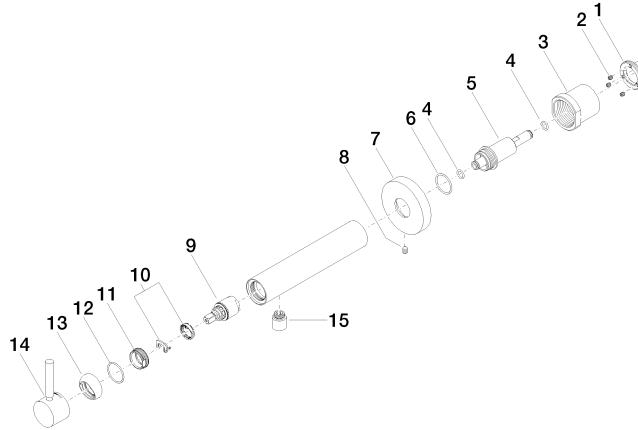

META Wall-mounted single-lever basin mixer without pop-up waste - Brushed Dark Platinum

META

36 804 661

- 160mm projection
- fixed spout
- circular, air-enriched flow
- hole diameter 60 mm
- rosette Ø 78 mm
- max. flow 4.5 l/min
- lead-free
- with single-point mounting
- This product can help a building meet the requirements of Green Building Rating Systems, e.g. LEED®, BREEAM®, DGNB

META

36 804 661
mm [inches]

Flow rate chart

Codes & Standards

ADA	ASME A112.18.1/CSA B125.1	California Energy Commission (CEC)	EPA WaterSense
NSF/ANSI 372	NSF/ANSI/CAN 61	NSF372	NSF61
Water Sense	WaterSense		

**META Wall-mounted single-lever basin mixer without pop-up waste - Brushed
Dark Platinum**

META

36 804 661

Certificates

IAPMO_8834

IAPMO_6397

IAPMO_N-4976

META Wall-mounted single-lever basin mixer without pop-up waste - Brushed Dark Platinum

META

36 804 661

Product version from 4/2/2020

META Wall-mounted single-lever basin mixer without pop-up waste - Brushed
Dark Platinum

META

36 804 661

Spare parts list

Product version from 4/2/2020