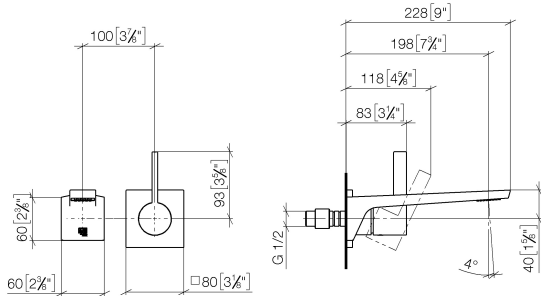

## CL.1 Wall-mounted single-lever basin mixer without pop-up waste - Brushed Dark Platinum

CL.1

36 860 705

- 198mm projection
- fixed spout
- rectangular spray pattern with 40 individual jets
- hole diameter spout 37 mm
- hole diameter single-lever mixer 57 mm
- rosette 80 x 80 mm
- max. flow 4.5 l/min
- lead-free
- This product can help a building meet the requirements of Green Building Rating Systems, e.g. LEED®, BREEAM®, DGNB

### Required miscellaneous

- Concealed wall-mounted single-lever mixer -** 35 860 970-90  
0010
- max. recess depth 95 mm
  - min. recess depth 80 mm
  - Rough can be rotated to position the lever on top or to the left of the spout.

CL.1 Wall-mounted single-lever basin mixer without pop-up waste - Brushed Dark Platinum

CL.1

36 860 705  
mm [inches]

Flow rate chart

Codes & Standards

ADA	ASME A112.18.1	ASME A112.18.1/CSA B125.1	California Energy Commission (CEC)
cUPC	DIN 4109	EN 817	EPA WaterSense
ISO 3822	NSF/ANSI 372	NSF/ANSI/CAN 61	NSF372
NSF61	Ü-Zeichen	Water Sense	WaterSense