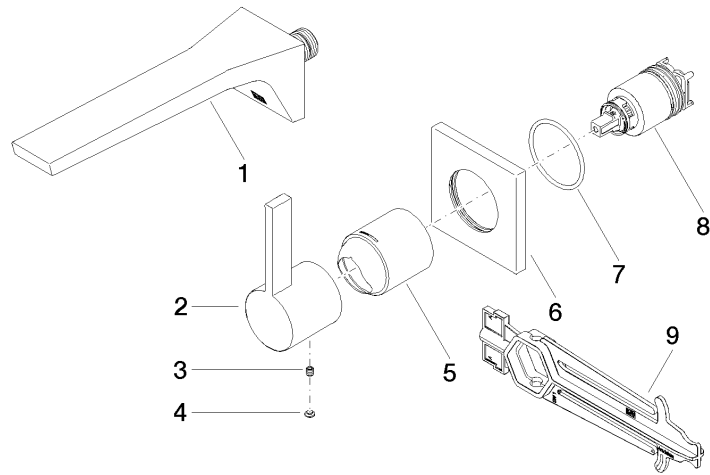

### Required miscellaneous

- Concealed wall-mounted single-lever mixer -** 35 860 970-90  
0010
- max. recess depth 95 mm
  - min. recess depth 80 mm
  - Rough can be rotated to position the lever on top or to the left of the spout.

CL.1 Wall-mounted single-lever basin mixer without pop-up waste - Brushed Dark Platinum

CL.1

36 860 705  
mm [inches]

Flow rate chart

Codes & Standards

ADA	ASME A112.18.1	ASME A112.18.1/CSA B125.1	California Energy Commission (CEC)
cUPC	DIN 4109	EN 817	EPA WaterSense
ISO 3822	NSF/ANSI 372	NSF/ANSI/CAN 61	NSF372
NSF61	Ü-Zeichen	Water Sense	WaterSense

IAPMO\_6397

IAPMO\_N-4976

DVGW\_DW-  
6512DN0

LGA\_29

CL.1 Wall-mounted single-lever basin mixer without pop-up waste - Brushed Dark Platinum

CL.1

36 860 705

Product version from 7/1/2023

CL.1 Wall-mounted single-lever basin mixer without pop-up waste - Brushed Dark Platinum

CL.1

36 860 705

**Spare parts list**

**Product version from 7/1/2023**

No.	Item Number	Name	Quantity used	Delivery time
	13 800 705-99	CL.1 Wall-mounted basin spout without pop-up waste - Brushed Dark Platinum	9	30