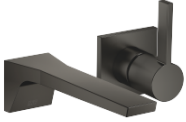

## CL.1 Wall-mounted single-lever basin mixer without pop-up waste - Brushed Dark Platinum

CL.1

36 860 705

- 198mm projection
- fixed spout
- rectangular spray pattern with 40 individual jets
- hole diameter spout 37 mm
- hole diameter single-lever mixer 57 mm
- rosette 80 x 80 mm
- max. flow 4.5 l/min
- lead-free
- This product can help a building meet the requirements of Green Building Rating Systems, e.g. LEED®, BREEAM®, DGNB

	Brushed Dark Platinum	36 860 705-99
	Chrome	36 860 705-00
	Brushed Platinum	36 860 705-06
	Dark Chrome	36 860 705-19
	Brushed Champagne (22kt Gold)	36 860 705-46
	Champagne (22kt Gold)	36 860 705-47

### Required miscellaneous

- Concealed wall-mounted single-lever mixer -** 35 860 970-90  
0010
- max. recess depth 95 mm
  - min. recess depth 80 mm
  - Rough can be rotated to position the lever on top or to the left of the spout.