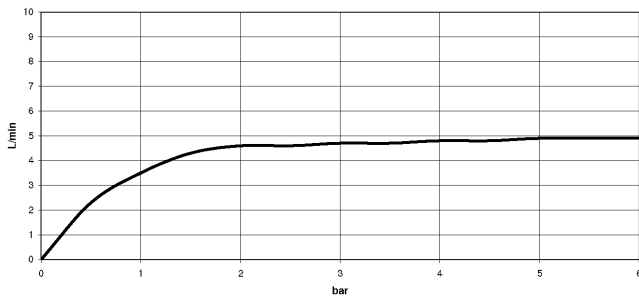

### Required miscellaneous

- Concealed wall-mounted single-lever mixer -** 35 860 970-90  
0010
- max. recess depth 95 mm
  - min. recess depth 80 mm
  - Rough can be rotated to position the lever on top or to the left of the spout.

CL.1 Wall-mounted single-lever basin mixer without pop-up waste - Brushed Dark Platinum

CL.1

36 860 705  
mm [inches]

Flow rate chart

Codes & Standards

ADA	ASME A112.18.1	ASME A112.18.1/CSA B125.1	California Energy Commission (CEC)
cUPC	DIN 4109	EN 817	EPA WaterSense
ISO 3822	NSF/ANSI 372	NSF/ANSI/CAN 61	NSF372
NSF61	Ü-Zeichen	Water Sense	WaterSense