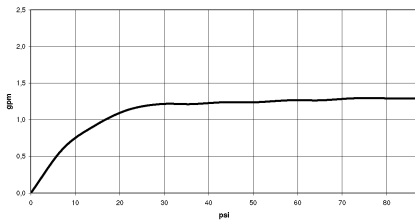

**Required miscellaneous**

**Concealed wall-mounted single-lever mixer -** 35 860 970-90 0010

- max. recess depth 95 mm
- min. recess depth 80 mm
- Rough can be rotated to position the lever on top or to the left of the spout.

# VAIA Wall-mounted single-lever basin mixer without pop-up waste - Brushed Dark Platinum

VAIA

36 860 809  
mm [inches]

## Flow rate chart