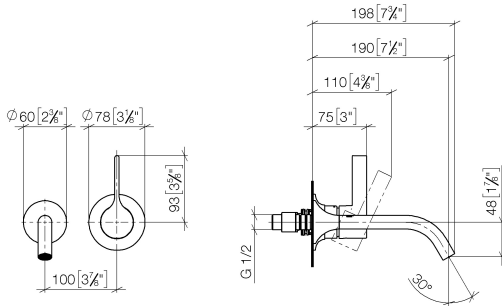

**VAIA Wall-mounted single-lever basin mixer without pop-up waste - Brushed Dark Platinum**

VAIA

36 860 809

- 190mm projection
- fixed spout
- circular, air-enriched flow
- hole diameter spout 37 mm
- hole diameter single-lever mixer 57 mm
- rosette for single-lever mixer Ø 78mm
- rosette for spout Ø 60mm
- max. flow 4.5 l/min
- lead-free
- This product can help a building meet the requirements of Green Building Rating Systems, e.g. LEED®, BREEAM®, DGNB

**Required miscellaneous**

**Concealed wall-mounted single-lever mixer -** 35 860 970-90 0010

- max. recess depth 95 mm
- min. recess depth 80 mm
- Rough can be rotated to position the lever on top or to the left of the spout.

# VAIA Wall-mounted single-lever basin mixer without pop-up waste - Brushed Dark Platinum

VAIA

36 860 809  
mm [inches]