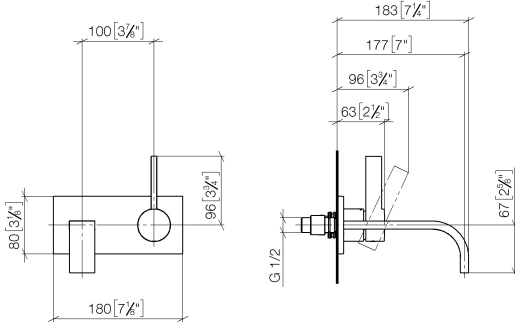

**MEM Wall-mounted single-lever basin mixer with cover plate without pop-up waste - Brushed Durabron (23kt Gold)**

MEM

36 863 782

- 177mm projection
- fixed spout
- rectangular, air-enriched flow
- hole diameter spout 37 mm
- hole diameter single-lever mixer 57 mm
- cover plate 80 x 180 mm
- max. flow 4.5 l/min
- lead-free
- This product can help a building meet the requirements of Green Building Rating Systems, e.g. LEED®, BREEAM®, DGNB

**Required miscellaneous**

- Concealed wall-mounted single-lever mixer -** 35 860 970-90 0010
- max. recess depth 95 mm
  - min. recess depth 80 mm
  - Rough can be rotated to position the lever on top or to the left of the spout.

**MEM Wall-mounted single-lever basin mixer with cover plate without pop-up waste - Brushed Durabronz (23kt Gold)**

MEM

36 863 782  
mm [inches]

**Flow rate chart**

**Codes & Standards**

|                    |                                 |  |              |
|--------------------|---------------------------------|--|--------------|
| ADA                | ASME<br>A112.18.1/CSA<br>B125.1 | California Energy<br>Commission<br>(CEC) | NSF/ANSI 372 |
| NSF/ANSI/CAN<br>61 | NSF372                          | NSF61                                    |              |