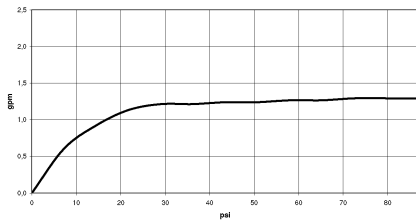

**Required miscellaneous**

- Concealed wall-mounted single-lever mixer -** 35 860 970-90 0010
- max. recess depth 95 mm
  - min. recess depth 80 mm
  - Rough can be rotated to position the lever on top or to the left of the spout.

**MEM Wall-mounted single-lever basin mixer with cover plate without pop-up waste - Brushed Durabronz (23kt Gold)**

MEM

36 863 782  
mm [inches]

**Flow rate chart**

**Codes & Standards**

|                    |                                 |  |              |
|--------------------|---------------------------------|--|--------------|
| ADA                | ASME<br>A112.18.1/CSA<br>B125.1 | California Energy<br>Commission<br>(CEC) | NSF/ANSI 372 |
| NSF/ANSI/CAN<br>61 | NSF372                          | NSF61                                    |              |