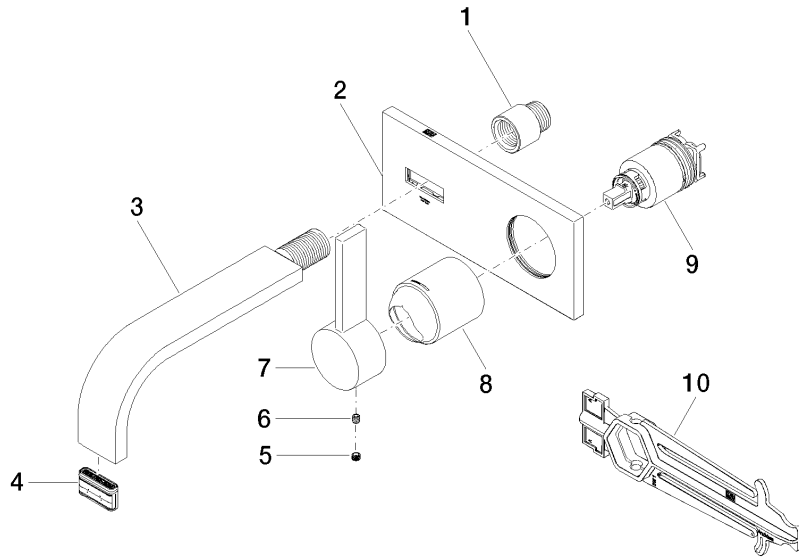

MEM Wall-mounted single-lever basin mixer with cover plate without pop-up waste - Brushed Durabronze (23kt Gold)

MEM

36 863 782