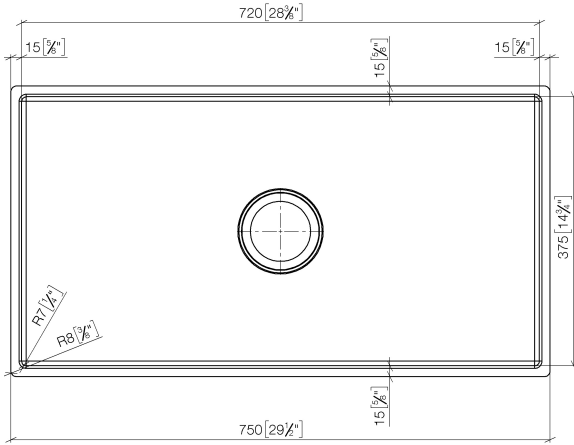

Single sink - Brushed Stainless Steel

38 101 000

- Not available in the United States and Canada due to local code requirements. Please contact us for more information.
- installation, on top or flush
- 750 x 405 mm
- sink depth 200mm
- 3 1/2" closable strainer basket valve
- complete pop-up waste and overflow set with valve bridge
- attachment set
- suitable for base units 900 mm

Recommended miscellaneous

Cutting board - black
●for placing on

84 700 000-13

Recommended miscellaneous

Cutting board - oak
●for placing on

84 700 000-48

Single sink - Brushed Stainless Steel

38 101 000

mm [inches]

Single sink - Brushed Stainless Steel

38 101 000

Single sink - Brushed Stainless Steel

38 101 000

Spare parts list

No.	Item Number	Name	Quantity used	Delivery time
	04 11 01 010 00-86	pop-up waste	2	2