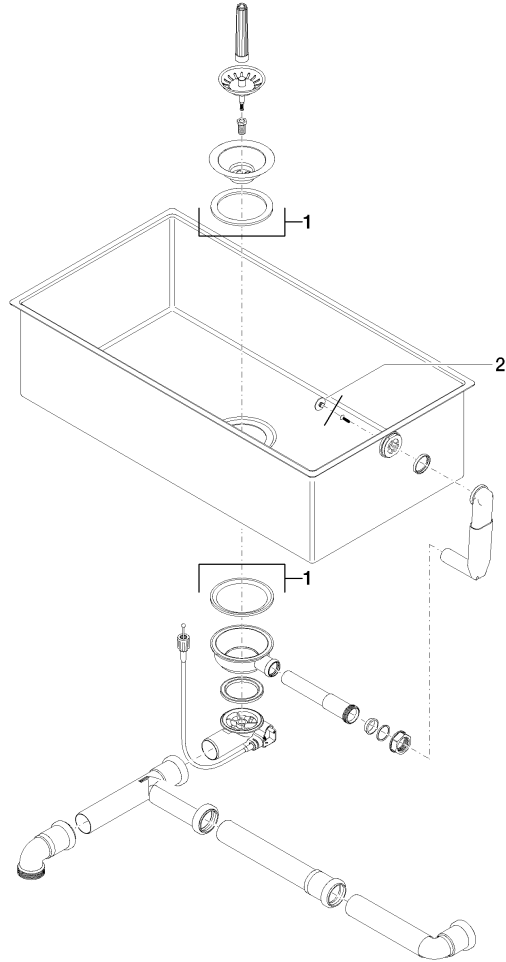

Single sink - Brushed Stainless Steel

38 101 000

- Not available in the United States and Canada due to local code requirements. Please contact us for more information.
- installation, on top or flush
- 750 x 405 mm
- sink depth 200mm
- 3 1/2" closable strainer basket valve
- complete pop-up waste and overflow set with valve bridge
- attachment set
- suitable for base units 900 mm

Recommended miscellaneous

Cutting board - black
●for placing on

84 700 000-13

Recommended miscellaneous

Cutting board - oak
●for placing on

84 700 000-48

Single sink - Brushed Stainless Steel

38 101 000

mm [inches]

Single sink - Brushed Stainless Steel

38 101 000

Single sink - Brushed Stainless Steel

38 101 000

Spare parts list

No.	Item Number	Name	Quantity used	Delivery time
	04 11 01 010 00-86	pop-up waste	2	2