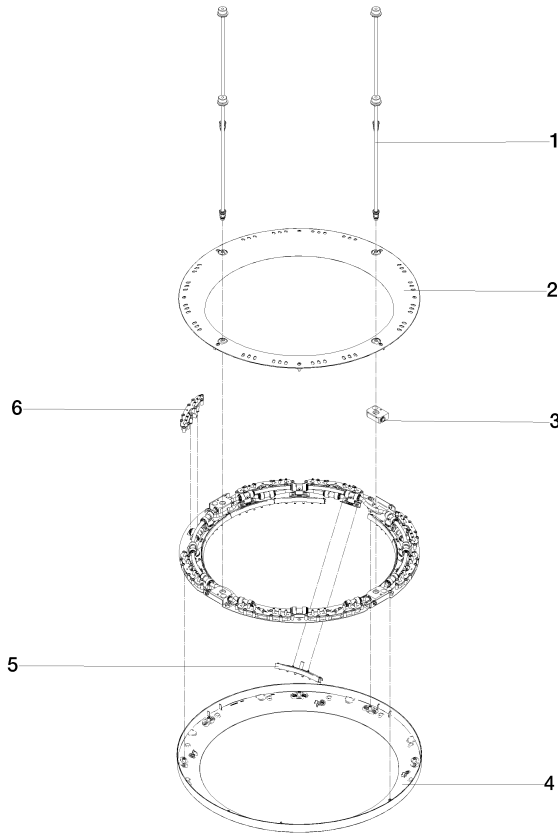

SERIES-VARIOUS AQUAHALO Rain panel - Brushed Platinum

41 750 979

- exposed trim parts
- Rain panel with 3 different flow modes
- AQUACIRCLE RAIN: Circular rain curtain, max. flow rate 6.8 l/min (at 3 bar)
- TEMPEST RAIN: Natural rain, max. flow rate 6.8 l/min (at 3 bar)
- DIAMOND RAIN: Ring of rain, max. flow rate 6.8 l/min (at 3 bar)
- Outer diameter: 605 mm, opening diameter: 465 mm
- Weight: 6 kg
- central LED Spot 3000 K
- Protection rating IP67
- Not suitable for use in a steam room.

Required miscellaneous

SERIES-VARIOUS AQUAHALO 35 750 970-06
Concealed ceiling installation box 0010

- Brushed Platinum

- concealed rough parts
- Pre-assembly kit for three-way diverter included
- Ceiling installation enclosure 605 x 605 x 95 mm
- Weight: 10 kg
- min. recess depth 110 mm

SERIES-VARIOUS AQUAHALO Rain panel - Brushed Platinum

41 750 979

Flow rate chart

SERIES-VARIOUS AQUAHALO Rain panel - Brushed Platinum

41 750 979

Product version from 4/1/2024

Parts for other finishes can be found here: [Chrome](#)

SERIES-VARIOUS AQUAHALO Rain panel - Brushed Platinum

41 750 979

Spare parts list

Product version from 4/1/2024

No.	Item Number	Name	Quantity used	Delivery time
	90 28 22 605 01-06	distributor	13	10