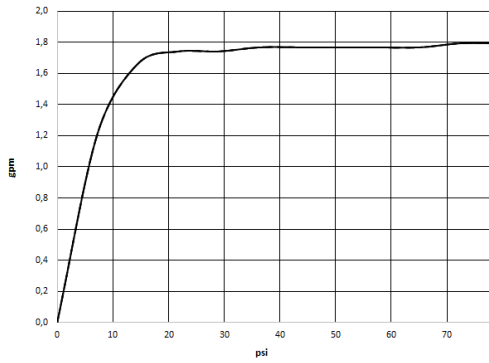

SERIES-VARIOUS AQUAHALO Rain panel - Brushed Platinum

41 750 979

- exposed trim parts
- Rain panel with 3 different flow modes
- AQUACIRCLE RAIN: Circular rain curtain, max. flow rate 6.8 l/min (at 3 bar)
- TEMPEST RAIN: Natural rain, max. flow rate 6.8 l/min (at 3 bar)
- DIAMOND RAIN: Ring of rain, max. flow rate 6.8 l/min (at 3 bar)
- Outer diameter: 605 mm, opening diameter: 465 mm
- Weight: 6 kg
- central LED Spot 3000 K
- Protection rating IP67
- Not suitable for use in a steam room.

Required miscellaneous

SERIES-VARIOUS AQUAHALO 35 750 970-06
Concealed ceiling installation box 0010

- Brushed Platinum

- concealed rough parts
- Pre-assembly kit for three-way diverter included
- Ceiling installation enclosure 605 x 605 x 95 mm
- Weight: 10 kg
- min. recess depth 110 mm

SERIES-VARIOUS AQUAHALO Rain panel - Brushed Platinum

41 750 979

Flow rate chart

SERIES-VARIOUS AQUAHALO Rain panel - Brushed Platinum

41 750 979

Product version from 4/1/2024

Parts for other finishes can be found here: [Chrome](#)