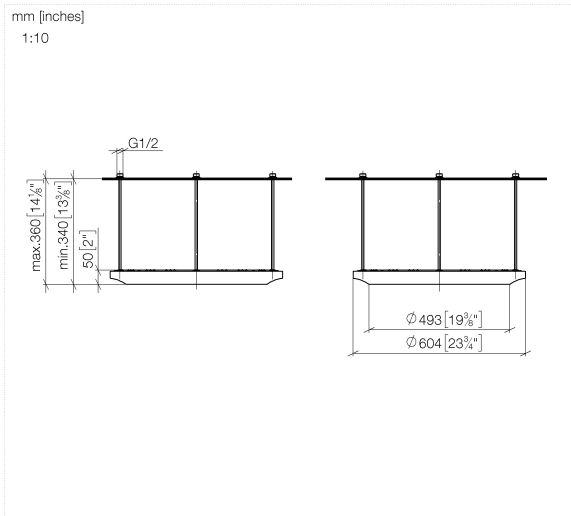

SERIES-VARIOUS AQUAHALO Rain panel - Brushed Platinum

41 750 979

- exposed trim parts
- Rain panel with 3 different flow modes
- AQUACIRCLE RAIN: Circular rain curtain, max. flow rate 6.8 l/min (at 3 bar)
- TEMPEST RAIN: Natural rain, max. flow rate 6.8 l/min (at 3 bar)
- DIAMOND RAIN: Ring of rain, max. flow rate 6.8 l/min (at 3 bar)
- Outer diameter: 605 mm, opening diameter: 465 mm
- Weight: 6 kg
- central LED Spot 3000 K
- Protection rating IP67
- Not suitable for use in a steam room.

Required miscellaneous

SERIES-VARIOUS AQUAHALO 35 750 970-06
Concealed ceiling installation box 0010

- Brushed Platinum

- concealed rough parts
- Pre-assembly kit for three-way diverter included
- Ceiling installation enclosure 605 x 605 x 95 mm
- Weight: 10 kg
- min. recess depth 110 mm

SERIES-VARIOUS AQUAHALO Rain panel - Brushed Platinum

41 750 979

Flow rate chart

SERIES-VARIOUS AQUAHALO Rain panel - Brushed Platinum

41 750 979

Product version from 4/1/2024

Parts for other finishes can be found here: [Chrome](#)