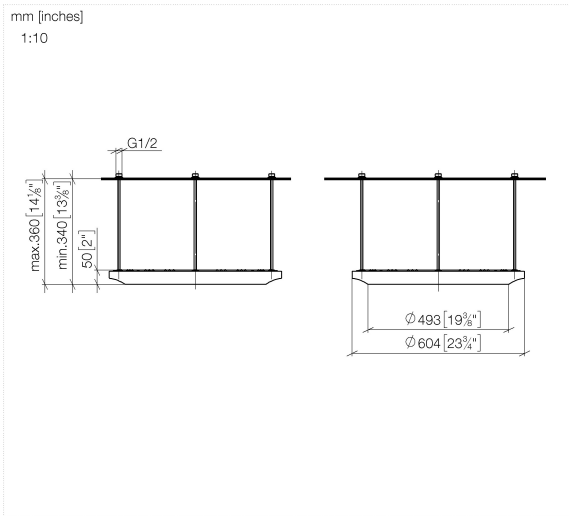

SERIES-VARIOUS AQUAHALO Rain panel - Matte Black

41 750 979

- exposed trim parts
- Rain panel with 3 different flow modes
- AQUACIRCLE RAIN: Circular rain curtain, max. flow rate 6.8 l/min (at 3 bar)
- TEMPEST RAIN: Natural rain, max. flow rate 6.8 l/min (at 3 bar)
- DIAMOND RAIN: Ring of rain, max. flow rate 6.8 l/min (at 3 bar)
- Outer diameter: 605 mm, opening diameter: 465 mm
- Weight: 6 kg
- central LED Spot 3000 K
- Protection rating IP67
- Not suitable for use in a steam room.

Required miscellaneous

SERIES-VARIOUS AQUAHALO 35 750 970-33
Concealed ceiling installation box 0010
- Matte Black

- concealed rough parts
- Pre-assembly kit for three-way diverter included
- Ceiling installation enclosure 605 x 605 x 95 mm
- Weight: 10 kg
- min. recess depth 110 mm

SERIES-VARIOUS AQUAHALO Rain panel - Matte Black

41 750 979

SERIES-VARIOUS AQUAHALO Rain panel - Matte Black

41 750 979

Parts for other finishes can be found here: [Chrome](#)

Spare parts list

No.	Item Number	Name	Quantity used	Delivery time
1	90 28 22 605 01-33	distributor	1	-
	Spare part can no longer be ordered, please order the replacement item			
2	90 12 05 087 00-33	casing	1	-
	Spare part can no longer be ordered, please order the replacement item			
3	90 24 03 535 00 90	distributor	1	10
4	90 12 05 088 00-33	casing	1	-
	Spare part can no longer be ordered, please order the replacement item			
5	90 17 09 060 02 90	jet module AQUACIRCLE	1	2
6	90 17 09 061 01 90	jet module TEMPEST	8	2