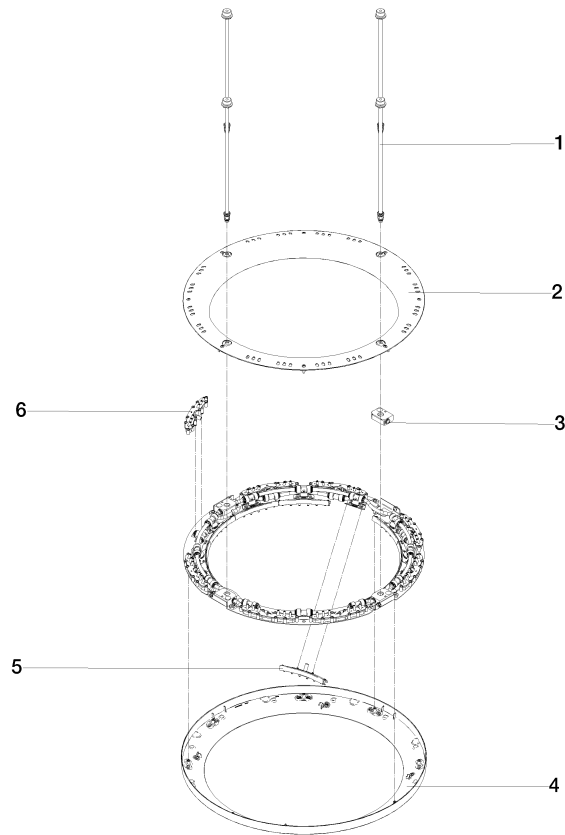

SERIES-VARIOUS AQUAHALO Rain panel - Matte Black

41 750 979

- exposed trim parts
- Rain panel with 3 different flow modes
- AQUACIRCLE RAIN: Circular rain curtain, max. flow rate 6.8 l/min (at 3 bar)
- TEMPEST RAIN: Natural rain, max. flow rate 6.8 l/min (at 3 bar)
- DIAMOND RAIN: Ring of rain, max. flow rate 6.8 l/min (at 3 bar)
- Outer diameter: 605 mm, opening diameter: 465 mm
- Weight: 6 kg
- central LED Spot 3000 K
- Protection rating IP67
- Not suitable for use in a steam room.

To meet the North American plumbing standards, this application must be installed with three-way diverter (rough included).

	Matte Black	41 750 979-33 0010
	Chrome	41 750 979-00 0010
	Brushed Platinum	41 750 979-06 0010
	Brushed Champagne (22kt Gold)	41 750 979-46 0010
	Champagne (22kt Gold)	41 750 979-47 0010

Required miscellaneous

SERIES-VARIOUS AQUAHALO 35 750 970-33
Concealed ceiling installation box 0010
- Matte Black

- concealed rough parts
- Pre-assembly kit for three-way diverter included
- Ceiling installation enclosure 605 x 605 x 95 mm
- Weight: 10 kg
- min. recess depth 110 mm

SERIES-VARIOUS AQUAHALO Rain panel - Matte Black

41 750 979

SERIES-VARIOUS AQUAHALO Rain panel - Matte Black

41 750 979

Parts for other finishes can be found here: [Chrome](#)

Spare parts list

No.	Item Number	Name	Quantity used	Delivery time
1	90 28 22 605 01-33	distributor	1	-
	Spare part can no longer be ordered, please order the replacement item			
2	90 12 05 087 00-33	casing	1	-
	Spare part can no longer be ordered, please order the replacement item			
3	90 24 03 535 00 90	distributor	1	10
4	90 12 05 088 00-33	casing	1	-
	Spare part can no longer be ordered, please order the replacement item			
5	90 17 09 060 02 90	jet module AQUACIRCLE	1	2
6	90 17 09 061 01 90	jet module TEMPEST	8	2