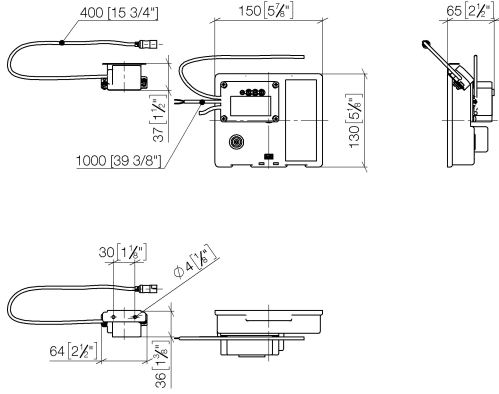

Required miscellaneous

eSET Touchfree Basin mixer with temperature setting for combining with wall-mounted fittings - 35 741 970-90 0010

- max. recess depth 125 mm
- min. recess depth 90 mm

Required miscellaneous

eSET Touchfree Basin mixer with temperature setting for combining with free-standing fittings - 35 740 970-90 0010

Recommended miscellaneous

Extension for Touchfree 500 mm - 12 765 970 90

42 765 970 90

mm [inches]