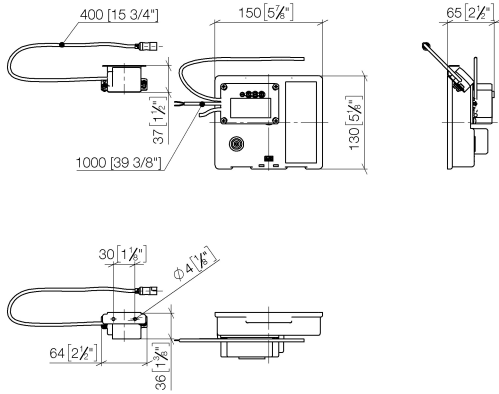

Required miscellaneous

eSET Touchfree Basin mixer with temperature setting for combining with wall-mounted fittings - 35 741 970-90 0010

- max. recess depth 125 mm
- min. recess depth 90 mm

Recommended miscellaneous

Extension for Touchfree 500 mm - 12 765 970 90

Required miscellaneous

eSET Touchfree Basin mixer with temperature setting for combining with free-standing fittings - 35 740 970-90 0010

42 765 970 90

mm [inches]

No.	Item Number	Name	Quantity used	Delivery time
1	90 10 01 177 00 90	electronic accessories	1	2
2	90 17 20 199 00 90	holder	1	2
3	90 23 01 124 00 90	sleeve	1	2
4	09 23 10 129 90	nut	1	2
5	04 30 50 079 00 90	valve	1	2
6	90 15 02 013 00 90	cartridge	1	2
7	04 10 01 246 00 90	electronic accessories	1	2
8	04 30 31 024 01 90	fixing set	1	2