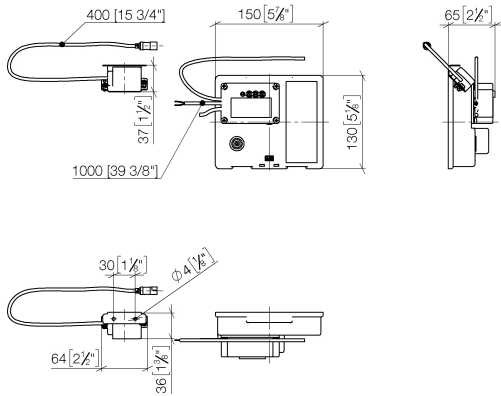

Required miscellaneous

**eSET Touchfree Basin mixer without temperature setting for combining with wall-mounted fittings -**  
 •min. recess depth 90 mm  
 •max. recess depth 125 mm

35 743 970-90 0010

Required miscellaneous

**eSET Touchfree Basin mixer without temperature setting for combining with free-standing fittings -**

35 742 970-90 0010

Recommended miscellaneous

**Extension for Touchfree 500 mm - 12 765 970 90**

42 766 970 90

mm [inches]

Certificates

LGA_29120.	WRAS_1906116.	IAPMO_EGS.	CE000001_eSet_Tou chfree_20171206_D E_signed.	CE000002_eSet_Tou chfree_20171206_E N_signed.
LGA_29119.				

42 766 970 90