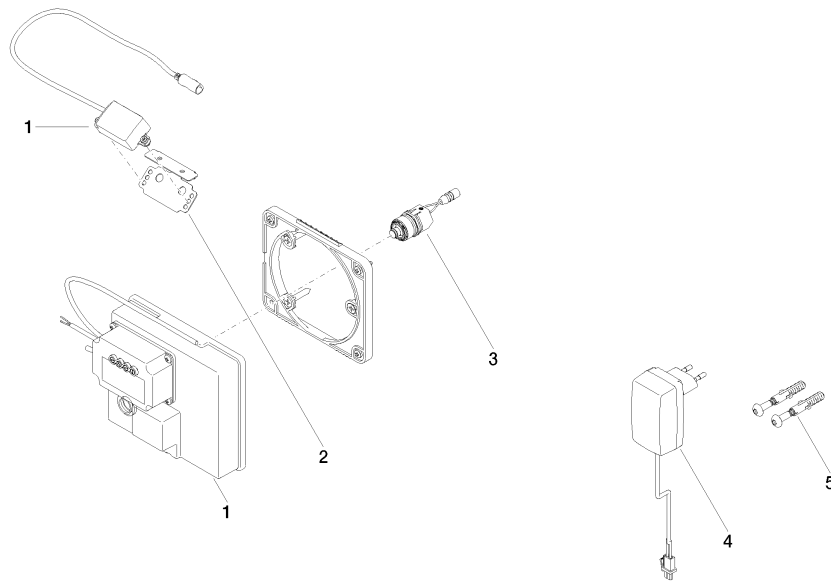

42 766 970 90

Spare parts list

No.	Item Number	Name	Quantity used	Delivery time
1	90 10 01 177 00 90	electronic accessories	1	2
2	90 17 20 199 00 90	holder	1	2
3	04 30 50 079 00 90	valve	1	2
4	04 10 01 050 00 90	power supply	1	60
5	04 30 31 024 01 90	fixing set	1	2