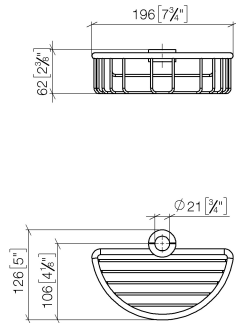

Shower basket for subsequent mounting on riser - Chrome

IMO

82 290 970

- width 200mm
- height 62 mm
- 125mm projection

Fits: IMO, LULU, MADISON, MEM, TARA, CL.1, LISSÉ, VAIA, META, CYO

	Chrome	82 290 970-00
	Brushed Platinum	82 290 970-06
	Platinum	82 290 970-08
	Durabross (23kt Gold)	82 290 970-09
	Dark Chrome	82 290 970-19
	Light Gold	82 290 970-26
	Brushed Light Gold	82 290 970-27
	Brushed Durabross (23kt Gold)	82 290 970-28
	Matte Black	82 290 970-33
	Brushed Bronze	82 290 970-42
	Brushed Champagne (22kt Gold)	82 290 970-46
	Champagne (22kt Gold)	82 290 970-47
	Brushed Chrome	82 290 970-93
	Brushed Dark Platinum	82 290 970-99

82 290 970

mm [inches]

82 290 970

Parts for other
finishes can be found
here: Brushed
Platinum

Spare parts list

No.	Item Number	Name	Quantity used	Delivery time
1	09 30 30 054 90	screw	4	2
2	08 17 97 520-00	holder	1	10
3	08 18 40 520 90	sleeve	1	2
4	08 18 40 521 90	sleeve	1	2
5	08 18 90 908-00	basket	1	60