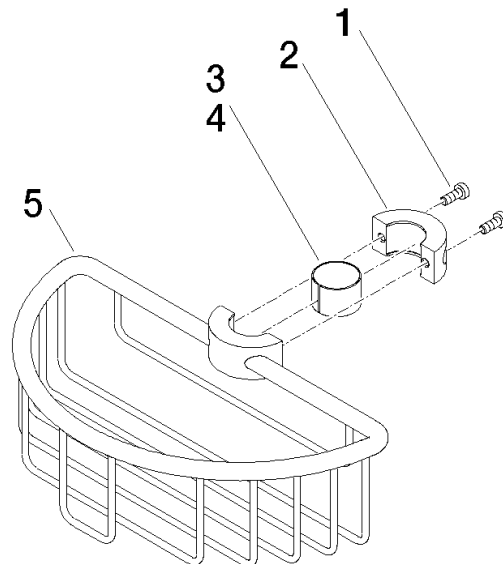

Shower basket for subsequent mounting on riser - Chrome

IMO

82 290 970

- width 200mm
- height 62 mm
- 125mm projection

Fits: IMO, LULU, MADISON, MEM, TARA, CL.1, LISSÉ, VAIA, META, CYO

	Chrome	82 290 970-00
	Brushed Platinum	82 290 970-06
	Platinum	82 290 970-08
	Durabross (23kt Gold)	82 290 970-09
	Dark Chrome	82 290 970-19
	Light Gold	82 290 970-26
	Brushed Light Gold	82 290 970-27
	Brushed Durabross (23kt Gold)	82 290 970-28
	Matte Black	82 290 970-33
	Brushed Bronze	82 290 970-42
	Brushed Champagne (22kt Gold)	82 290 970-46
	Champagne (22kt Gold)	82 290 970-47
	Brushed Chrome	82 290 970-93
	Brushed Dark Platinum	82 290 970-99

82 290 970

mm [inches]

82 290 970

Parts for other
finishes can be found
here: Brushed
Platinum

Spare parts list

No.	Item Number	Name	Quantity used	Delivery time
1	09 30 30 054 90	screw	4	2
2	08 17 97 520-00	holder	1	10
3	08 18 40 520 90	sleeve	1	2
4	08 18 40 521 90	sleeve	1	2
5	08 18 90 908-00	basket	1	60