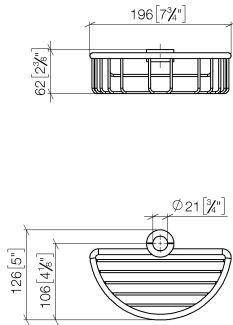

Shower basket for subsequent mounting on riser - Brushed Platinum

IMO

82 290 970

- width 200mm
- height 62 mm
- 125mm projection

Fits: IMO, LULU, MADISON, MEM, TARA, CL.1, LISSÉ, VAIA, META, CYO

	Brushed Platinum	82 290 970-06
	Chrome	82 290 970-00
	Platinum	82 290 970-08
	Durabress (23kt Gold)	82 290 970-09
	Dark Chrome	82 290 970-19
	Light Gold	82 290 970-26
	Brushed Light Gold	82 290 970-27
	Brushed Durabress (23kt Gold)	82 290 970-28
	Matte Black	82 290 970-33
	Brushed Bronze	82 290 970-42
	Brushed Champagne (22kt Gold)	82 290 970-46
	Champagne (22kt Gold)	82 290 970-47
	Brushed Chrome	82 290 970-93
	Brushed Dark Platinum	82 290 970-99

82 290 970

mm [inches]

82 290 970

Product version from 10/1/2023

Parts for other
finishes can be found
here: [Chrome](#)

Shower basket for subsequent mounting on riser - Brushed Platinum

IMO

82 290 970

Spare parts list

Product version from 10/1/2023

No.	Item Number	Name	Quantity used	Delivery time
	09 30 30 054 90	screw	8	2