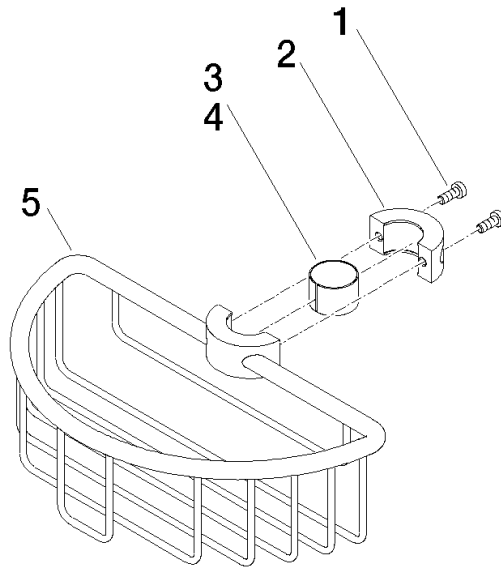

Shower basket for subsequent mounting on riser - Brushed Platinum

IMO

82 290 970

- width 200mm
- height 62 mm
- 125mm projection

Fits: IMO, LULU, MADISON, MEM, TARA, CL.1, LISSÉ, VAIA, META, CYO

	Brushed Platinum	82 290 970-06
	Chrome	82 290 970-00
	Platinum	82 290 970-08
	Durabress (23kt Gold)	82 290 970-09
	Dark Chrome	82 290 970-19
	Light Gold	82 290 970-26
	Brushed Light Gold	82 290 970-27
	Brushed Durabress (23kt Gold)	82 290 970-28
	Matte Black	82 290 970-33
	Brushed Bronze	82 290 970-42
	Brushed Champagne (22kt Gold)	82 290 970-46
	Champagne (22kt Gold)	82 290 970-47
	Brushed Chrome	82 290 970-93
	Brushed Dark Platinum	82 290 970-99

82 290 970

mm [inches]

82 290 970

Product version from 10/1/2023

Parts for other
finishes can be found
here: [Chrome](#)

Shower basket for subsequent mounting on riser - Brushed Platinum

IMO

82 290 970

Spare parts list

Product version from 10/1/2023

No.	Item Number	Name	Quantity used	Delivery time
	09 30 30 054 90	screw	8	2