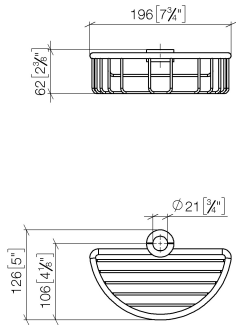

Shower basket for subsequent mounting on riser - Platinum

IMO

82 290 970

- width 200mm
- height 62 mm
- 125mm projection

Fits: IMO, LULU, MADISON, MEM, TARA,
CL.1, LISSÉ, VAIA, META, CYO

	Platinum	82 290 970-08
	Chrome	82 290 970-00
	Brushed Platinum	82 290 970-06
	Durabass (23kt Gold)	82 290 970-09
	Dark Chrome	82 290 970-19
	Light Gold	82 290 970-26
	Brushed Light Gold	82 290 970-27
	Brushed Durabass (23kt Gold)	82 290 970-28
	Matte Black	82 290 970-33
	Brushed Bronze	82 290 970-42
	Brushed Champagne (22kt Gold)	82 290 970-46
	Champagne (22kt Gold)	82 290 970-47
	Brushed Chrome	82 290 970-93
	Brushed Dark Platinum	82 290 970-99

82 290 970

mm [inches]

82 290 970

Product version from 10/1/2023

Parts for other
finishes can be found
here: [Chrome](#)

Shower basket for subsequent mounting on riser - Platinum

IMO

82 290 970

Spare parts list

Product version from 10/1/2023

No.	Item Number	Name	Quantity used	Delivery time
	09 30 30 054 90	screw	8	2