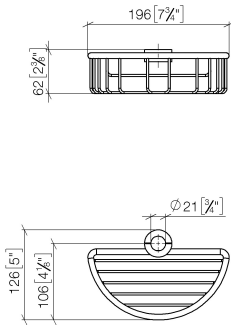

Shower basket for subsequent mounting on riser - Light Gold

IMO

82 290 970

- width 200mm
- height 62 mm
- 125mm projection

Fits: IMO, LULU, MADISON, MEM, TARA,
CL.1, LISSÉ, VAIA, META, CYO

| | | |
|--|--------------------------------|---------------|
|  | Light Gold | 82 290 970-26 |
|  | Chrome | 82 290 970-00 |
|  | Brushed Platinum | 82 290 970-06 |
|  | Platinum | 82 290 970-08 |
|  | Durabronze (23kt Gold) | 82 290 970-09 |
|  | Dark Chrome | 82 290 970-19 |
|  | Brushed Light Gold | 82 290 970-27 |
|  | Brushed Durabronze (23kt Gold) | 82 290 970-28 |
|  | Matte Black | 82 290 970-33 |
|  | Brushed Bronze | 82 290 970-42 |
|  | Brushed Champagne (22kt Gold) | 82 290 970-46 |
|  | Champagne (22kt Gold) | 82 290 970-47 |
|  | Brushed Chrome | 82 290 970-93 |
|  | Brushed Dark Platinum | 82 290 970-99 |

82 290 970

mm [inches]

82 290 970

Product version from 10/1/2023

Parts for other
finishes can be found
here: [Chrome](#)

Shower basket for subsequent mounting on riser - Light Gold

IMO

82 290 970