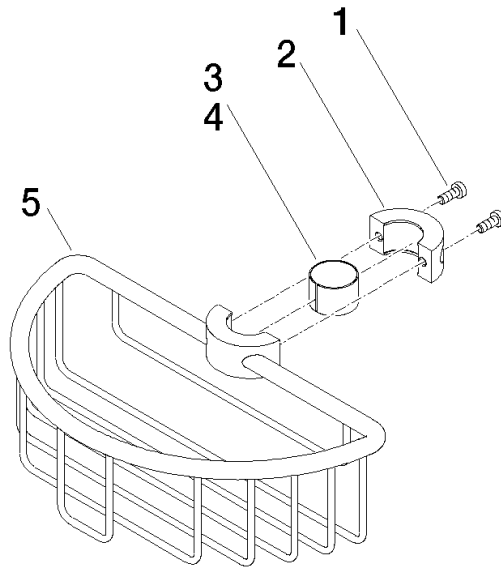

Shower basket for subsequent mounting on riser - Light Gold

IMO

82 290 970

- width 200mm
- height 62 mm
- 125mm projection

Fits: IMO, LULU, MADISON, MEM, TARA,
CL.1, LISSÉ, VAIA, META, CYO

| | | |
|--|--------------------------------|---------------|
|  | Light Gold | 82 290 970-26 |
|  | Chrome | 82 290 970-00 |
|  | Brushed Platinum | 82 290 970-06 |
|  | Platinum | 82 290 970-08 |
|  | Durabronze (23kt Gold) | 82 290 970-09 |
|  | Dark Chrome | 82 290 970-19 |
|  | Brushed Light Gold | 82 290 970-27 |
|  | Brushed Durabronze (23kt Gold) | 82 290 970-28 |
|  | Matte Black | 82 290 970-33 |
|  | Brushed Bronze | 82 290 970-42 |
|  | Brushed Champagne (22kt Gold) | 82 290 970-46 |
|  | Champagne (22kt Gold) | 82 290 970-47 |
|  | Brushed Chrome | 82 290 970-93 |
|  | Brushed Dark Platinum | 82 290 970-99 |

82 290 970

mm [inches]

82 290 970

Product version from 10/1/2023

Parts for other
finishes can be found
here: [Chrome](#)

Shower basket for subsequent mounting on riser - Light Gold

IMO

82 290 970

Spare parts list

Product version from 10/1/2023

| No. | Item Number | Name | Quantity used | Delivery time |
|-----|-----------------|-------|---------------|---------------|
| | 09 30 30 054 90 | screw | 8 | 2 |