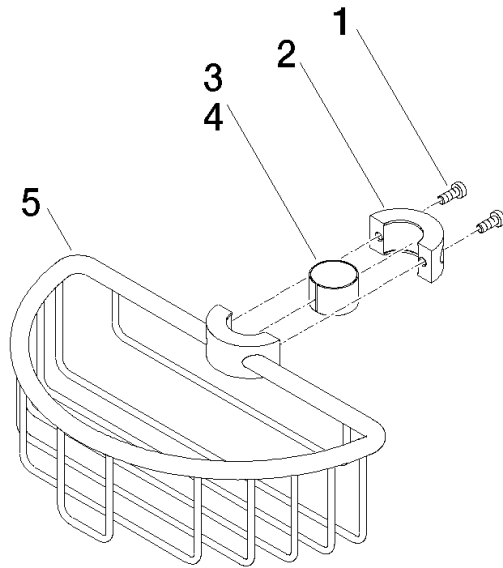

Shower basket for subsequent mounting on riser - Brushed Durabronze (23kt Gold)

IMO

82 290 970

Product version from 10/1/2023

Parts for other finishes can be found here: [Chrome](#)