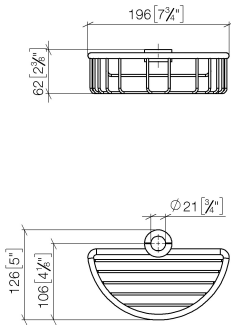

Shower basket for subsequent mounting on riser - Brushed Durabronze (23kt Gold)

IMO

82 290 970

- width 200mm
- height 62 mm
- 125mm projection

Fits: IMO, LULU, MADISON, MEM, TARA, CL.1, LISSÉ, VAIA, META, CYO

Shower basket for subsequent mounting on riser - Brushed Durabronze (23kt Gold)

IMO

82 290 970
mm [inches]

Shower basket for subsequent mounting on riser - Brushed Durabronze (23kt Gold)

IMO

82 290 970

Product version from 10/1/2023