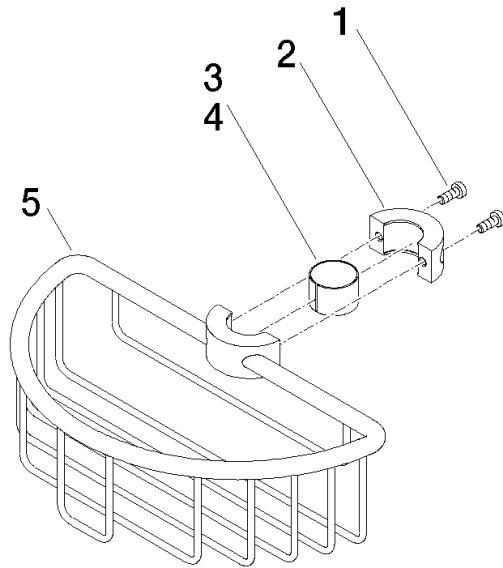

Shower basket for subsequent mounting on riser - Matte Black

IMO

82 290 970

- width 200mm
- height 62 mm
- 125mm projection

Fits: IMO, LULU, MADISON, MEM, TARA,
CL.1, LISSÉ, VAIA, META, CYO

	Matte Black	82 290 970-33
	Chrome	82 290 970-00
	Brushed Platinum	82 290 970-06
	Platinum	82 290 970-08
	Durabass (23kt Gold)	82 290 970-09
	Dark Chrome	82 290 970-19
	Light Gold	82 290 970-26
	Brushed Light Gold	82 290 970-27
	Brushed Durabass (23kt Gold)	82 290 970-28
	Brushed Bronze	82 290 970-42
	Brushed Champagne (22kt Gold)	82 290 970-46
	Champagne (22kt Gold)	82 290 970-47
	Brushed Chrome	82 290 970-93
	Brushed Dark Platinum	82 290 970-99

82 290 970

mm [inches]

82 290 970

Product version from 10/1/2023

Parts for other
finishes can be found
here: [Chrome](#)

Shower basket for subsequent mounting on riser - Matte Black

IMO

82 290 970

Spare parts list

Product version from 10/1/2023

No.	Item Number	Name	Quantity used	Delivery time
	09 30 30 054 90	screw	8	2