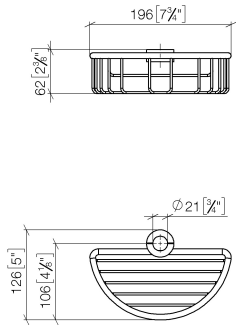

Shower basket for subsequent mounting on riser - Matte Black

IMO

82 290 970

- width 200mm
- height 62 mm
- 125mm projection

Fits: IMO, LULU, MADISON, MEM, TARA,
CL.1, LISSÉ, VAIA, META, CYO

	Matte Black	82 290 970-33
	Chrome	82 290 970-00
	Brushed Platinum	82 290 970-06
	Platinum	82 290 970-08
	Durabass (23kt Gold)	82 290 970-09
	Dark Chrome	82 290 970-19
	Light Gold	82 290 970-26
	Brushed Light Gold	82 290 970-27
	Brushed Durabass (23kt Gold)	82 290 970-28
	Brushed Bronze	82 290 970-42
	Brushed Champagne (22kt Gold)	82 290 970-46
	Champagne (22kt Gold)	82 290 970-47
	Brushed Chrome	82 290 970-93
	Brushed Dark Platinum	82 290 970-99

82 290 970

mm [inches]

82 290 970

Product version from 10/1/2023

Parts for other
finishes can be found
here: [Chrome](#)

Shower basket for subsequent mounting on riser - Matte Black

IMO

82 290 970

Spare parts list

Product version from 10/1/2023

No.	Item Number	Name	Quantity used	Delivery time
	09 30 30 054 90	screw	8	2