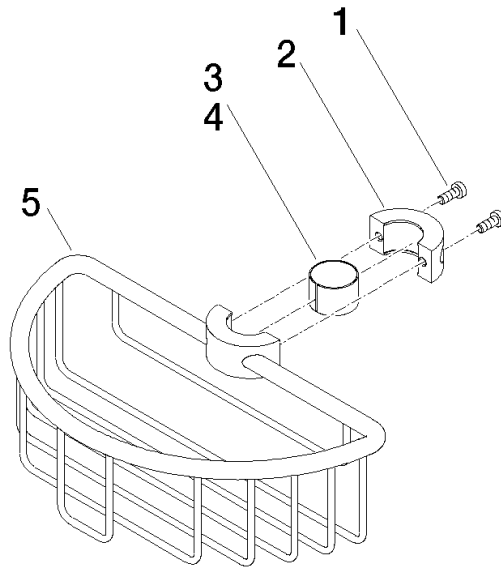

Shower basket for subsequent mounting on riser - Brushed Bronze

IMO

82 290 970

- width 200mm
- height 62 mm
- 125mm projection

Fits: IMO, LULU, MADISON, MEM, TARA,
CL.1, LISSÉ, VAIA, META, CYO

	Brushed Bronze	82 290 970-42
	Chrome	82 290 970-00
	Brushed Platinum	82 290 970-06
	Platinum	82 290 970-08
	Durabronze (23kt Gold)	82 290 970-09
	Dark Chrome	82 290 970-19
	Light Gold	82 290 970-26
	Brushed Light Gold	82 290 970-27
	Brushed Durabronze (23kt Gold)	82 290 970-28
	Matte Black	82 290 970-33
	Brushed Champagne (22kt Gold)	82 290 970-46
	Champagne (22kt Gold)	82 290 970-47
	Brushed Chrome	82 290 970-93
	Brushed Dark Platinum	82 290 970-99

82 290 970

mm [inches]

82 290 970

Product version from 10/1/2023

Parts for other
finishes can be found
here: [Chrome](#)

Shower basket for subsequent mounting on riser - Brushed Bronze

IMO

82 290 970

Spare parts list

Product version from 10/1/2023

No.	Item Number	Name	Quantity used	Delivery time
	09 30 30 054 90	screw	8	2