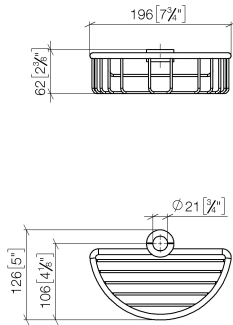

Shower basket for subsequent mounting on riser - Brushed Bronze

IMO

82 290 970

- width 200mm
- height 62 mm
- 125mm projection

Fits: IMO, LULU, MADISON, MEM, TARA,
CL.1, LISSÉ, VAIA, META, CYO

	Brushed Bronze	82 290 970-42
	Chrome	82 290 970-00
	Brushed Platinum	82 290 970-06
	Platinum	82 290 970-08
	Durabronze (23kt Gold)	82 290 970-09
	Dark Chrome	82 290 970-19
	Light Gold	82 290 970-26
	Brushed Light Gold	82 290 970-27
	Brushed Durabronze (23kt Gold)	82 290 970-28
	Matte Black	82 290 970-33
	Brushed Champagne (22kt Gold)	82 290 970-46
	Champagne (22kt Gold)	82 290 970-47
	Brushed Chrome	82 290 970-93
	Brushed Dark Platinum	82 290 970-99

82 290 970

mm [inches]

82 290 970

Product version from 10/1/2023

Parts for other
finishes can be found
here: [Chrome](#)

Shower basket for subsequent mounting on riser - Brushed Bronze

IMO

82 290 970

Spare parts list

Product version from 10/1/2023

No.	Item Number	Name	Quantity used	Delivery time
	09 30 30 054 90	screw	8	2