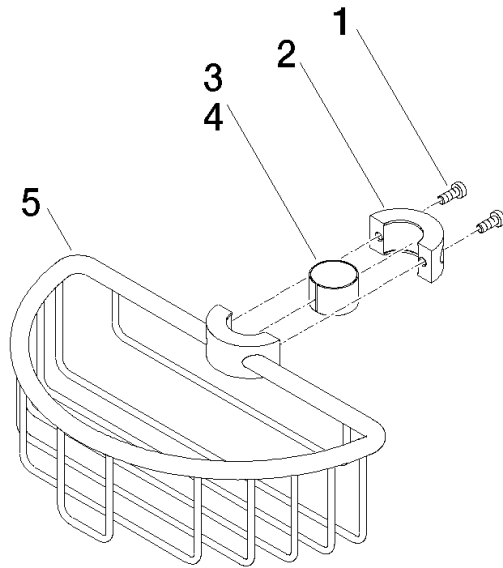

**Shower basket for subsequent mounting on riser - Brushed Chrome**

IMO

82 290 970

- width 200mm
- height 62 mm
- 125mm projection

Fits: IMO, LULU, MADISON, MEM, TARA,  
CL.1, LISSÉ, VAIA, META, CYO

	Brushed Chrome	82 290 970-93
	Chrome	82 290 970-00
	Brushed Platinum	82 290 970-06
	Platinum	82 290 970-08
	Durabrand (23kt Gold)	82 290 970-09
	Dark Chrome	82 290 970-19
	Light Gold	82 290 970-26
	Brushed Light Gold	82 290 970-27
	Brushed Durabrand (23kt Gold)	82 290 970-28
	Matte Black	82 290 970-33
	Brushed Bronze	82 290 970-42
	Brushed Champagne (22kt Gold)	82 290 970-46
	Champagne (22kt Gold)	82 290 970-47
	Brushed Dark Platinum	82 290 970-99

82 290 970

mm [inches]

82 290 970

**Product version from 10/1/2023**

Parts for other  
finishes can be found  
here: [Chrome](#)

Shower basket for subsequent mounting on riser - Brushed Chrome

IMO

82 290 970

**Spare parts list**

**Product version from 10/1/2023**

No.	Item Number	Name	Quantity used	Delivery time
	09 30 30 054 90	screw	8	2