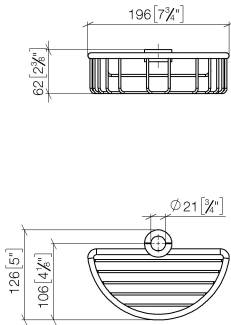

**Shower basket for subsequent mounting on riser - Brushed Chrome**

IMO

82 290 970

- width 200mm
- height 62 mm
- 125mm projection

Fits: IMO, LULU, MADISON, MEM, TARA,  
CL.1, LISSÉ, VAIA, META, CYO

	Brushed Chrome	82 290 970-93
	Chrome	82 290 970-00
	Brushed Platinum	82 290 970-06
	Platinum	82 290 970-08
	Durabrand (23kt Gold)	82 290 970-09
	Dark Chrome	82 290 970-19
	Light Gold	82 290 970-26
	Brushed Light Gold	82 290 970-27
	Brushed Durabrand (23kt Gold)	82 290 970-28
	Matte Black	82 290 970-33
	Brushed Bronze	82 290 970-42
	Brushed Champagne (22kt Gold)	82 290 970-46
	Champagne (22kt Gold)	82 290 970-47
	Brushed Dark Platinum	82 290 970-99

82 290 970

mm [inches]

82 290 970

**Product version from 10/1/2023**

Parts for other  
finishes can be found  
here: [Chrome](#)

Shower basket for subsequent mounting on riser - Brushed Chrome

IMO

82 290 970