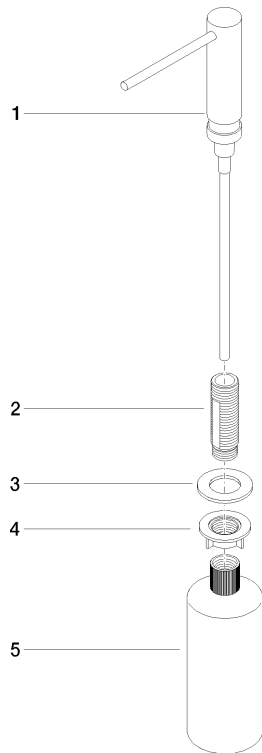

82 424 970

- 124mm projection
- 500 ml bottle
- can be filled from the top
- rotating pump head
- height 125 mm
- width 30mm
- hole diameter 25 mm

Fits ELIO, ENO, MEM, META SQUARE, SYNC and TARA ULTRA

Fits: ELIO, MEM, ENO, SYNC, TARA ULTRA, META SQUARE

	Chrome	82 424 970-00
	Brushed Platinum	82 424 970-06
	Platinum	82 424 970-08
	Durabress (23kt Gold)	82 424 970-09
	Dark Chrome	82 424 970-19
	Brushed Durabress (23kt Gold)	82 424 970-28
	Matte Black	82 424 970-33
	Brushed Champagne (22kt Gold)	82 424 970-46
	Champagne (22kt Gold)	82 424 970-47
	Brushed Chrome	82 424 970-93
	Brushed Dark Platinum	82 424 970-99

82 424 970

mm [inches]

82 424 970

Parts for other finishes can be found here: Brushed Platinum

Spare parts list

No.	Item Number	Name	Quantity used	Delivery time
1	90 10 10 539 00-00	dispenser	1	10
2	08 10 10 527 90	holder	1	2
3	09 14 05 014 90	seal	1	2
4	08 10 10 517 90	nut	1	2
5	90 10 10 603 00 90	container	1	2