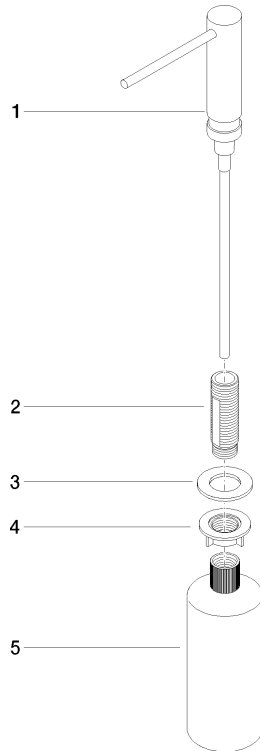

**Dispenser without rosette - Brushed Platinum**

ELIO

82 424 970

- 124mm projection
- 500 ml bottle
- can be filled from the top
- rotating pump head
- height 125 mm
- width 30mm
- hole diameter 25 mm

Fits ELIO, ENO, MEM, META SQUARE, SYNC and TARA ULTRA

Fits: ELIO, MEM, ENO, SYNC, TARA ULTRA, META SQUARE

	Brushed Platinum	82 424 970-06
	Chrome	82 424 970-00
	Platinum	82 424 970-08
	Durabrace (23kt Gold)	82 424 970-09
	Dark Chrome	82 424 970-19
	Brushed Durabrace (23kt Gold)	82 424 970-28
	Matte Black	82 424 970-33
	Brushed Champagne (22kt Gold)	82 424 970-46
	Champagne (22kt Gold)	82 424 970-47
	Brushed Chrome	82 424 970-93
	Brushed Dark Platinum	82 424 970-99

82 424 970

mm [inches]

82 424 970

Parts for other finishes can be found here: [Chrome](#)

### Spare parts list

No.	Item Number	Name	Quantity used	Delivery time
1	90 10 10 539 00-06	dispenser	1	10
2	08 10 10 527 90	holder	1	2
3	09 14 05 014 90	seal	1	2
4	08 10 10 517 90	nut	1	2
5	90 10 10 603 00 90	container	1	2