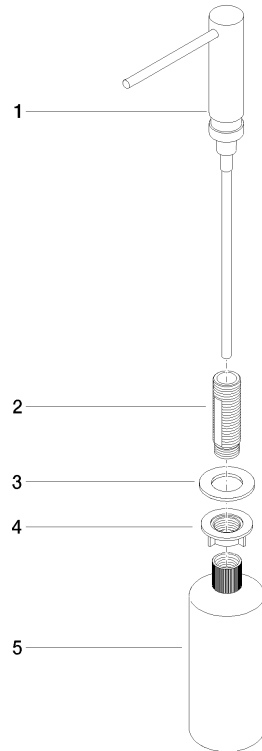

Dispenser without rosette - Platinum

ELIO

82 424 970

- 124mm projection
- 500 ml bottle
- can be filled from the top
- rotating pump head
- height 125 mm
- width 30mm
- hole diameter 25 mm

Fits ELIO, ENO, MEM, META SQUARE, SYNC and TARA ULTRA

Fits: ELIO, MEM, ENO, SYNC, TARA ULTRA, META SQUARE

	Platinum	82 424 970-08
	Chrome	82 424 970-00
	Brushed Platinum	82 424 970-06
	Durabrace (23kt Gold)	82 424 970-09
	Dark Chrome	82 424 970-19
	Brushed Durabrace (23kt Gold)	82 424 970-28
	Matte Black	82 424 970-33
	Brushed Champagne (22kt Gold)	82 424 970-46
	Champagne (22kt Gold)	82 424 970-47
	Brushed Chrome	82 424 970-93
	Brushed Dark Platinum	82 424 970-99

82 424 970

mm [inches]

82 424 970

Parts for other finishes can be found here: [Chrome](#)

Spare parts list

No.	Item Number	Name	Quantity used	Delivery time
1	90 10 10 539 00-08	dispenser	1	40
2	08 10 10 527 90	holder	1	2
3	09 14 05 014 90	seal	1	2
4	08 10 10 517 90	nut	1	2
5	90 10 10 603 00 90	container	1	2