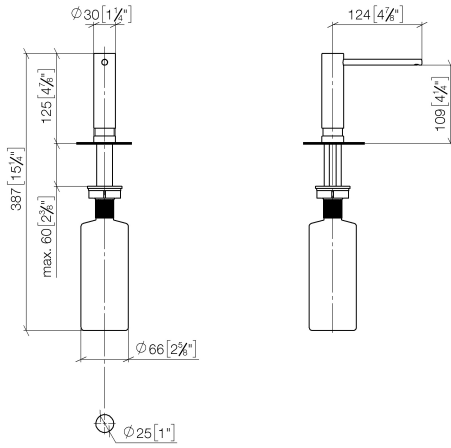

Dispenser without rosette - Platinum

ELIO

82 424 970

- 124mm projection
- 500 ml bottle
- can be filled from the top
- rotating pump head
- height 125 mm
- width 30mm
- hole diameter 25 mm

Fits ELIO, ENO, MEM, META SQUARE, SYNC and TARA ULTRA

Fits: ELIO, MEM, ENO, SYNC, TARA ULTRA, META SQUARE

	Platinum	82 424 970-08
	Chrome	82 424 970-00
	Brushed Platinum	82 424 970-06
	Durabrace (23kt Gold)	82 424 970-09
	Dark Chrome	82 424 970-19
	Brushed Durabrace (23kt Gold)	82 424 970-28
	Matte Black	82 424 970-33
	Brushed Champagne (22kt Gold)	82 424 970-46
	Champagne (22kt Gold)	82 424 970-47
	Brushed Chrome	82 424 970-93
	Brushed Dark Platinum	82 424 970-99

82 424 970

mm [inches]

82 424 970

Parts for other finishes can be found here: [Chrome](#)

Spare parts list

No.	Item Number	Name	Quantity used	Delivery time
1	90 10 10 539 00-08	dispenser	1	40
2	08 10 10 527 90	holder	1	2
3	09 14 05 014 90	seal	1	2
4	08 10 10 517 90	nut	1	2
5	90 10 10 603 00 90	container	1	2