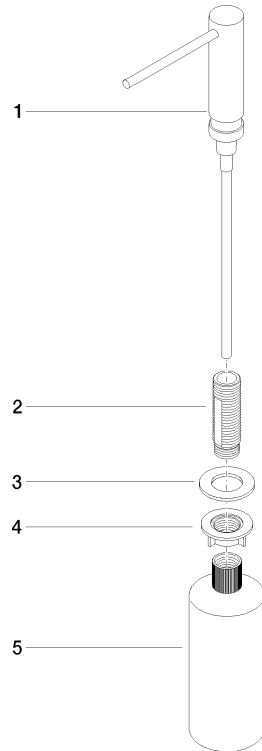

Dispenser without rosette - Brushed Durabron (23kt Gold)

ELIO

82 424 970

- 124mm projection
- 500 ml bottle
- can be filled from the top
- rotating pump head
- height 125 mm
- width 30mm
- hole diameter 25 mm

Fits ELIO, ENO, MEM, META SQUARE, SYNC and TARA ULTRA

Fits: ELIO, MEM, ENO, SYNC, TARA ULTRA, META SQUARE

	Brushed Durabron (23kt Gold)	82 424 970-28
	Chrome	82 424 970-00
	Brushed Platinum	82 424 970-06
	Platinum	82 424 970-08
	Durabron (23kt Gold)	82 424 970-09
	Dark Chrome	82 424 970-19
	Matte Black	82 424 970-33
	Brushed Champagne (22kt Gold)	82 424 970-46
	Champagne (22kt Gold)	82 424 970-47
	Brushed Chrome	82 424 970-93
	Brushed Dark Platinum	82 424 970-99

82 424 970

mm [inches]

82 424 970

Parts for other finishes can be found here: [Chrome](#)

Spare parts list

No.	Item Number	Name	Quantity used	Delivery time
1	90 10 10 539 00-28	dispenser	1	20
2	08 10 10 527 90	holder	1	2
3	09 14 05 014 90	seal	1	2
4	08 10 10 517 90	nut	1	2
5	90 10 10 603 00 90	container	1	2