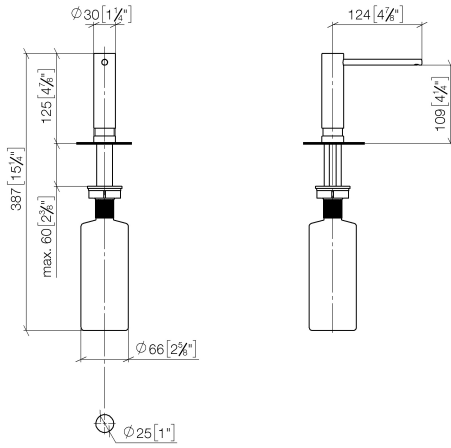

Dispenser without rosette - Brushed Durabron (23kt Gold)

ELIO

82 424 970

- 124mm projection
- 500 ml bottle
- can be filled from the top
- rotating pump head
- height 125 mm
- width 30mm
- hole diameter 25 mm

Fits ELIO, ENO, MEM, META SQUARE, SYNC and TARA ULTRA

Fits: ELIO, MEM, ENO, SYNC, TARA ULTRA, META SQUARE

	Brushed Durabron (23kt Gold)	82 424 970-28
	Chrome	82 424 970-00
	Brushed Platinum	82 424 970-06
	Platinum	82 424 970-08
	Durabron (23kt Gold)	82 424 970-09
	Dark Chrome	82 424 970-19
	Matte Black	82 424 970-33
	Brushed Champagne (22kt Gold)	82 424 970-46
	Champagne (22kt Gold)	82 424 970-47
	Brushed Chrome	82 424 970-93
	Brushed Dark Platinum	82 424 970-99

82 424 970

mm [inches]

82 424 970

Parts for other finishes can be found here: [Chrome](#)

Spare parts list

No.	Item Number	Name	Quantity used	Delivery time
1	90 10 10 539 00-28	dispenser	1	20
2	08 10 10 527 90	holder	1	2
3	09 14 05 014 90	seal	1	2
4	08 10 10 517 90	nut	1	2
5	90 10 10 603 00 90	container	1	2