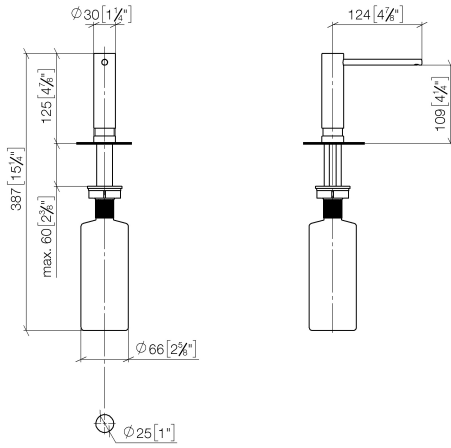

Dispenser without rosette - Matte Black

ELIO

82 424 970

- 124mm projection
- 500 ml bottle
- can be filled from the top
- rotating pump head
- height 125 mm
- width 30mm
- hole diameter 25 mm

Fits ELIO, ENO, MEM, META SQUARE, SYNC and TARA ULTRA

Fits: ELIO, MEM, ENO, SYNC, TARA ULTRA, META SQUARE

	Matte Black	82 424 970-33
	Chrome	82 424 970-00
	Brushed Platinum	82 424 970-06
	Platinum	82 424 970-08
	Durabross (23kt Gold)	82 424 970-09
	Dark Chrome	82 424 970-19
	Brushed Durabross (23kt Gold)	82 424 970-28
	Brushed Champagne (22kt Gold)	82 424 970-46
	Champagne (22kt Gold)	82 424 970-47
	Brushed Chrome	82 424 970-93
	Brushed Dark Platinum	82 424 970-99

82 424 970

mm [inches]

82 424 970

Parts for other finishes can be found here: [Chrome](#)

Spare parts list

No.	Item Number	Name	Quantity used	Delivery time
1	90 10 10 539 00-33	dispenser	1	30
2	08 10 10 527 90	holder	1	2
3	09 14 05 014 90	seal	1	2
4	08 10 10 517 90	nut	1	2
5	90 10 10 603 00 90	container	1	2