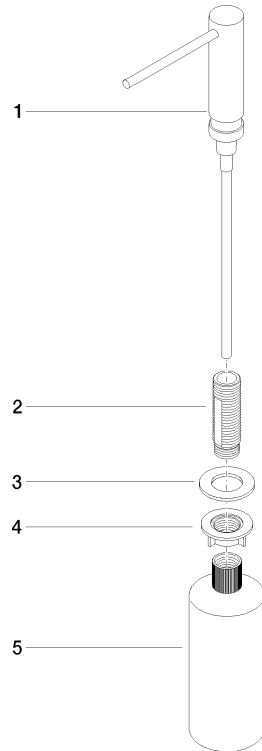

Dispenser without rosette - Matte Black

ELIO

82 424 970

- 124mm projection
- 500 ml bottle
- can be filled from the top
- rotating pump head
- height 125 mm
- width 30mm
- hole diameter 25 mm

Fits ELIO, ENO, MEM, META SQUARE, SYNC and TARA ULTRA

Fits: ELIO, MEM, ENO, SYNC, TARA ULTRA, META SQUARE

	Matte Black	82 424 970-33
	Chrome	82 424 970-00
	Brushed Platinum	82 424 970-06
	Platinum	82 424 970-08
	Durabross (23kt Gold)	82 424 970-09
	Dark Chrome	82 424 970-19
	Brushed Durabross (23kt Gold)	82 424 970-28
	Brushed Champagne (22kt Gold)	82 424 970-46
	Champagne (22kt Gold)	82 424 970-47
	Brushed Chrome	82 424 970-93
	Brushed Dark Platinum	82 424 970-99

82 424 970

mm [inches]

82 424 970

Parts for other finishes can be found here: [Chrome](#)

Spare parts list

No.	Item Number	Name	Quantity used	Delivery time
1	90 10 10 539 00-33	dispenser	1	30
2	08 10 10 527 90	holder	1	2
3	09 14 05 014 90	seal	1	2
4	08 10 10 517 90	nut	1	2
5	90 10 10 603 00 90	container	1	2