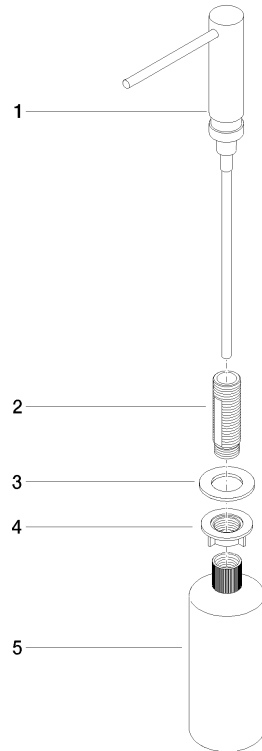

Dispenser without rosette - Brushed Champagne (22kt Gold)

ELIO

82 424 970

- 124mm projection
- 500 ml bottle
- can be filled from the top
- rotating pump head
- height 125 mm
- width 30mm
- hole diameter 25 mm

Fits ELIO, ENO, MEM, META SQUARE, SYNC and TARA ULTRA

Fits: ELIO, MEM, ENO, SYNC, TARA ULTRA, META SQUARE

	Brushed Champagne (22kt Gold)	82 424 970-46
	Chrome	82 424 970-00
	Brushed Platinum	82 424 970-06
	Platinum	82 424 970-08
	Durabrand (23kt Gold)	82 424 970-09
	Dark Chrome	82 424 970-19
	Brushed Durabrand (23kt Gold)	82 424 970-28
	Matte Black	82 424 970-33
	Champagne (22kt Gold)	82 424 970-47
	Brushed Chrome	82 424 970-93
	Brushed Dark Platinum	82 424 970-99

82 424 970

mm [inches]

82 424 970

Parts for other finishes can be found here: [Chrome](#)

Spare parts list

No.	Item Number	Name	Quantity used	Delivery time
1	90 10 10 539 00-46	dispenser	1	30
2	08 10 10 527 90	holder	1	2
3	09 14 05 014 90	seal	1	2
4	08 10 10 517 90	nut	1	2
5	90 10 10 603 00 90	container	1	2