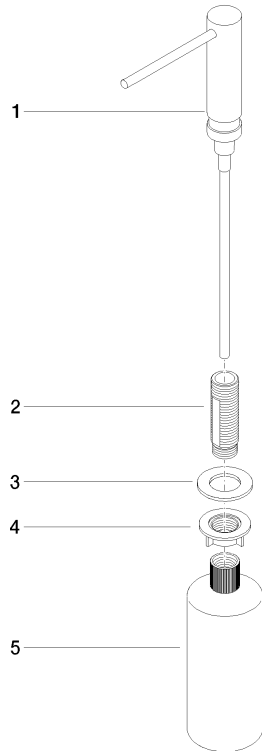

Dispenser without rosette - Brushed Chrome

ELIO

82 424 970

- 124mm projection
- 500 ml bottle
- can be filled from the top
- rotating pump head
- height 125 mm
- width 30mm
- hole diameter 25 mm

Fits ELIO, ENO, MEM, META SQUARE, SYNC and TARA ULTRA

Fits: ELIO, MEM, ENO, SYNC, TARA ULTRA, META SQUARE

	Brushed Chrome	82 424 970-93
	Chrome	82 424 970-00
	Brushed Platinum	82 424 970-06
	Platinum	82 424 970-08
	Durabrand (23kt Gold)	82 424 970-09
	Dark Chrome	82 424 970-19
	Brushed Durabrand (23kt Gold)	82 424 970-28
	Matte Black	82 424 970-33
	Brushed Champagne (22kt Gold)	82 424 970-46
	Champagne (22kt Gold)	82 424 970-47
	Brushed Dark Platinum	82 424 970-99

82 424 970

mm [inches]

82 424 970

Parts for other finishes can be found here: [Chrome](#)

Spare parts list

No.	Item Number	Name	Quantity used	Delivery time
1	90 10 10 539 00-93	dispenser	1	20
2	08 10 10 527 90	holder	1	2
3	09 14 05 014 90	seal	1	2
4	08 10 10 517 90	nut	1	2
5	90 10 10 603 00 90	container	1	2