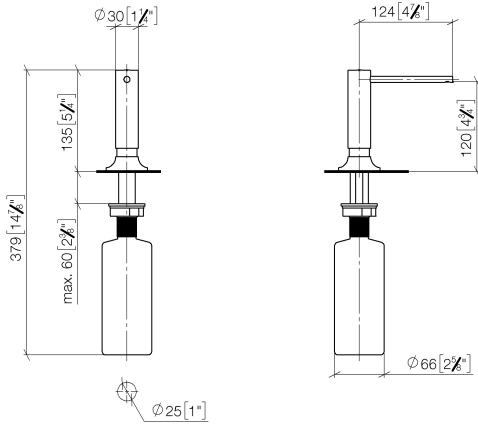

82 434 809

- 140mm projection
- 500 ml bottle
- can be filled from the top
- rotating pump head
- height 124 mm
- rosette Ø 55 mm
- hole diameter 25 mm

	Chrome	82 434 809-00
	Brushed Platinum	82 434 809-06
	Platinum	82 434 809-08
	Durabross (23kt Gold)	82 434 809-09
	Dark Chrome	82 434 809-19
	Brushed Durabross (23kt Gold)	82 434 809-28
	Matte Black	82 434 809-33
	Brushed Champagne (22kt Gold)	82 434 809-46
	Champagne (22kt Gold)	82 434 809-47
	Brushed Chrome	82 434 809-93
	Brushed Dark Platinum	82 434 809-99

82 434 809

mm [inches]

82 434 809

Parts for other finishes can be found here: Brushed Platinum

Spare parts list

No.	Item Number	Name	Quantity used	Delivery time
1	90 10 10 534 00-00	dispenser	1	10
2	90 27 87 042 00-00	rosette	1	10
3	09 14 10 112 90	seal	1	2
4	08 10 10 527 90	holder	1	2
5	05 23 10 001 00 90	fixing set	1	2
6	90 10 10 603 00 90	container	1	2