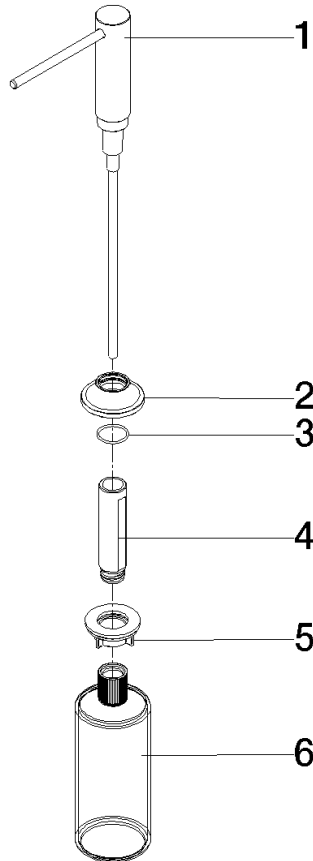

82 434 809

- 140mm projection
- 500 ml bottle
- can be filled from the top
- rotating pump head
- height 124 mm
- rosette Ø 55 mm
- hole diameter 25 mm

	Chrome	82 434 809-00
	Brushed Platinum	82 434 809-06
	Platinum	82 434 809-08
	Durabross (23kt Gold)	82 434 809-09
	Dark Chrome	82 434 809-19
	Brushed Durabross (23kt Gold)	82 434 809-28
	Matte Black	82 434 809-33
	Brushed Champagne (22kt Gold)	82 434 809-46
	Champagne (22kt Gold)	82 434 809-47
	Brushed Chrome	82 434 809-93
	Brushed Dark Platinum	82 434 809-99

82 434 809

mm [inches]

82 434 809

Parts for other finishes can be found here: Brushed Platinum

Spare parts list

No.	Item Number	Name	Quantity used	Delivery time
1	90 10 10 534 00-00	dispenser	1	10
2	90 27 87 042 00-00	rosette	1	10
3	09 14 10 112 90	seal	1	2
4	08 10 10 527 90	holder	1	2
5	05 23 10 001 00 90	fixing set	1	2
6	90 10 10 603 00 90	container	1	2