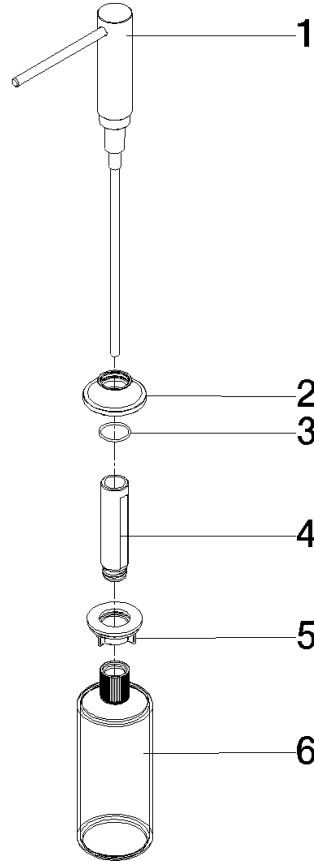

82 434 809

- 140mm projection
- 500 ml bottle
- can be filled from the top
- rotating pump head
- height 124 mm
- rosette Ø 55 mm
- hole diameter 25 mm

	Brushed Platinum	82 434 809-06
	Chrome	82 434 809-00
	Platinum	82 434 809-08
	Durabress (23kt Gold)	82 434 809-09
	Dark Chrome	82 434 809-19
	Brushed Durabress (23kt Gold)	82 434 809-28
	Matte Black	82 434 809-33
	Brushed Champagne (22kt Gold)	82 434 809-46
	Champagne (22kt Gold)	82 434 809-47
	Brushed Chrome	82 434 809-93
	Brushed Dark Platinum	82 434 809-99

82 434 809

mm [inches]

82 434 809

Parts for other finishes can be found here: [Chrome](#)

### Spare parts list

No.	Item Number	Name	Quantity used	Delivery time
1	90 10 10 534 00-06	dispenser	1	10
2	90 27 87 042 00-06	rosette	1	-
Spare part can no longer be ordered, please order the replacement item				
3	09 14 10 112 90	seal	1	2
4	08 10 10 527 90	holder	1	2
5	05 23 10 001 00 90	fixing set	1	2
6	90 10 10 603 00 90	container	1	2