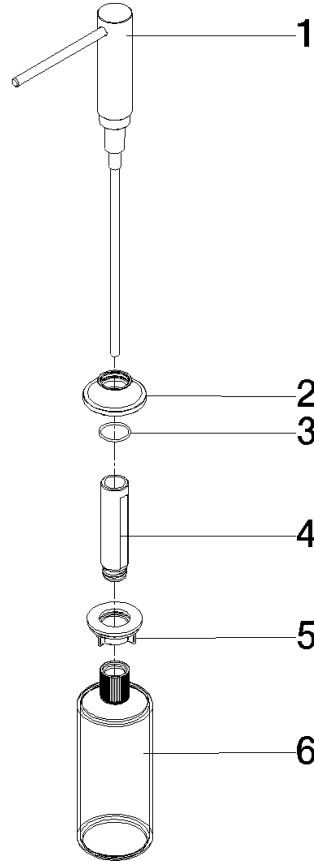

82 434 809

- 140mm projection
- 500 ml bottle
- can be filled from the top
- rotating pump head
- height 124 mm
- rosette Ø 55 mm
- hole diameter 25 mm

	Platinum	82 434 809-08
	Chrome	82 434 809-00
	Brushed Platinum	82 434 809-06
	Durabress (23kt Gold)	82 434 809-09
	Dark Chrome	82 434 809-19
	Brushed Durabress (23kt Gold)	82 434 809-28
	Matte Black	82 434 809-33
	Brushed Champagne (22kt Gold)	82 434 809-46
	Champagne (22kt Gold)	82 434 809-47
	Brushed Chrome	82 434 809-93
	Brushed Dark Platinum	82 434 809-99

82 434 809

mm [inches]

82 434 809

Parts for other finishes can be found here: [Chrome](#)

Spare parts list

No.	Item Number	Name	Quantity used	Delivery time
1	90 10 10 534 00-08	dispenser	1	40
2	90 27 87 042 00-08	rosette	1	-
Spare part can no longer be ordered, please order the replacement item				
3	09 14 10 112 90	seal	1	2
4	08 10 10 527 90	holder	1	2
5	05 23 10 001 00 90	fixing set	1	2
6	90 10 10 603 00 90	container	1	2