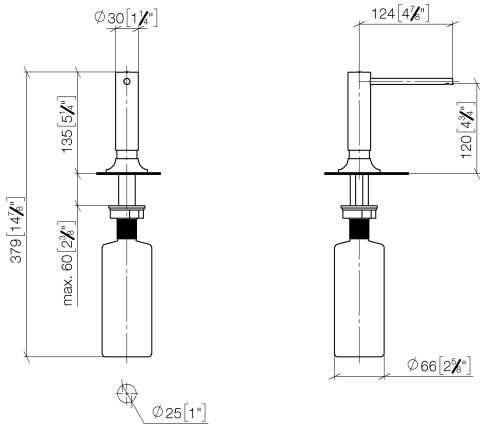

82 434 809

- 140mm projection
- 500 ml bottle
- can be filled from the top
- rotating pump head
- height 124 mm
- rosette Ø 55 mm
- hole diameter 25 mm

	Platinum	82 434 809-08
	Chrome	82 434 809-00
	Brushed Platinum	82 434 809-06
	Durabress (23kt Gold)	82 434 809-09
	Dark Chrome	82 434 809-19
	Brushed Durabress (23kt Gold)	82 434 809-28
	Matte Black	82 434 809-33
	Brushed Champagne (22kt Gold)	82 434 809-46
	Champagne (22kt Gold)	82 434 809-47
	Brushed Chrome	82 434 809-93
	Brushed Dark Platinum	82 434 809-99

82 434 809

mm [inches]

82 434 809

Parts for other finishes can be found here: [Chrome](#)

Spare parts list

No.	Item Number	Name	Quantity used	Delivery time
1	90 10 10 534 00-08	dispenser	1	40
2	90 27 87 042 00-08	rosette	1	-
Spare part can no longer be ordered, please order the replacement item				
3	09 14 10 112 90	seal	1	2
4	08 10 10 527 90	holder	1	2
5	05 23 10 001 00 90	fixing set	1	2
6	90 10 10 603 00 90	container	1	2