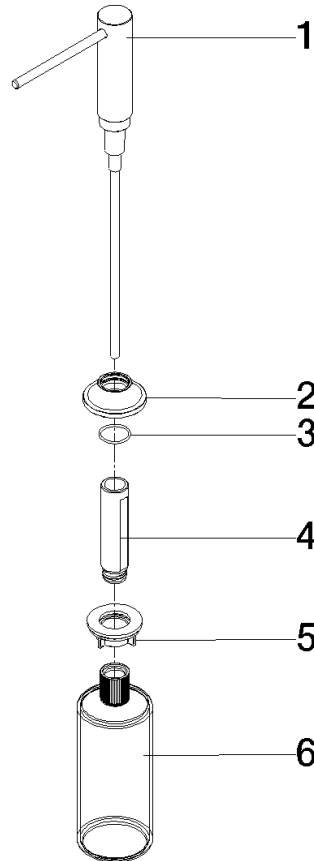

82 434 809

- 140mm projection
- 500 ml bottle
- can be filled from the top
- rotating pump head
- height 124 mm
- rosette Ø 55 mm
- hole diameter 25 mm

	Durabronss (23kt Gold)	82 434 809-09
	Chrome	82 434 809-00
	Brushed Platinum	82 434 809-06
	Platinum	82 434 809-08
	Dark Chrome	82 434 809-19
	Brushed Durabronss (23kt Gold)	82 434 809-28
	Matte Black	82 434 809-33
	Brushed Champagne (22kt Gold)	82 434 809-46
	Champagne (22kt Gold)	82 434 809-47
	Brushed Chrome	82 434 809-93
	Brushed Dark Platinum	82 434 809-99

82 434 809

mm [inches]

82 434 809

Parts for other finishes can be found here: [Chrome](#)

### Spare parts list

No.	Item Number	Name	Quantity used	Delivery time
1	90 10 10 534 00-09	dispenser	1	40
2	90 27 87 042 00-09	rosette	1	-
Spare part can no longer be ordered, please order the replacement item				
3	09 14 10 112 90	seal	1	2
4	08 10 10 527 90	holder	1	2
5	05 23 10 001 00 90	fixing set	1	2
6	90 10 10 603 00 90	container	1	2